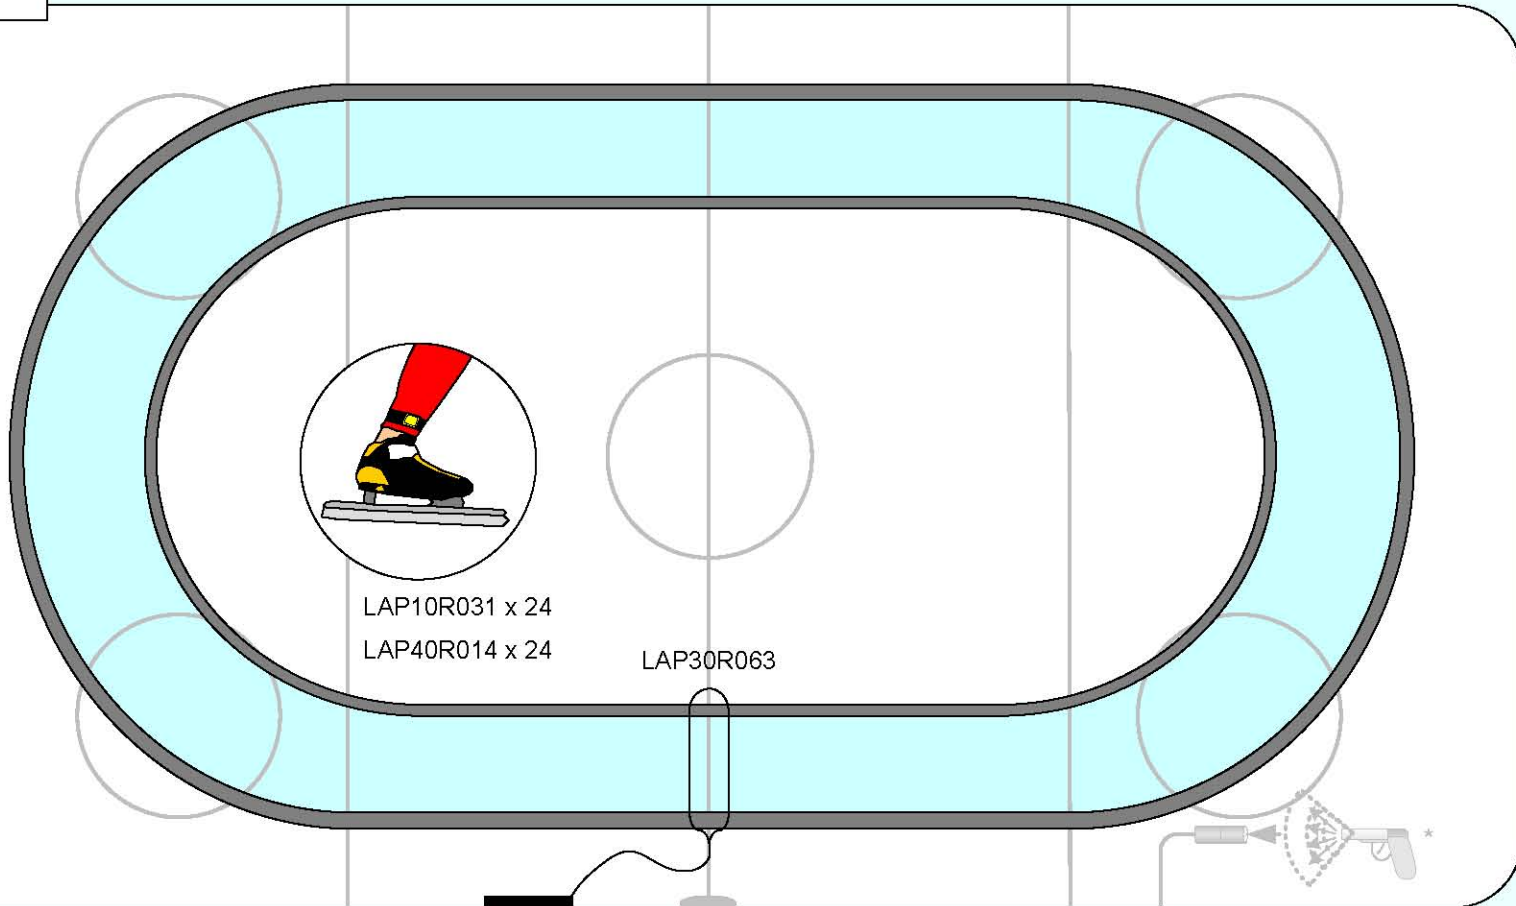

Bronze Transponder Lap Timing

Included software:
FinishLynx
Lap Time plug-in

LAP10R031 x 24
LAP40R014 x 24

LAP30R063

*Notebook computers and starting pistols not included