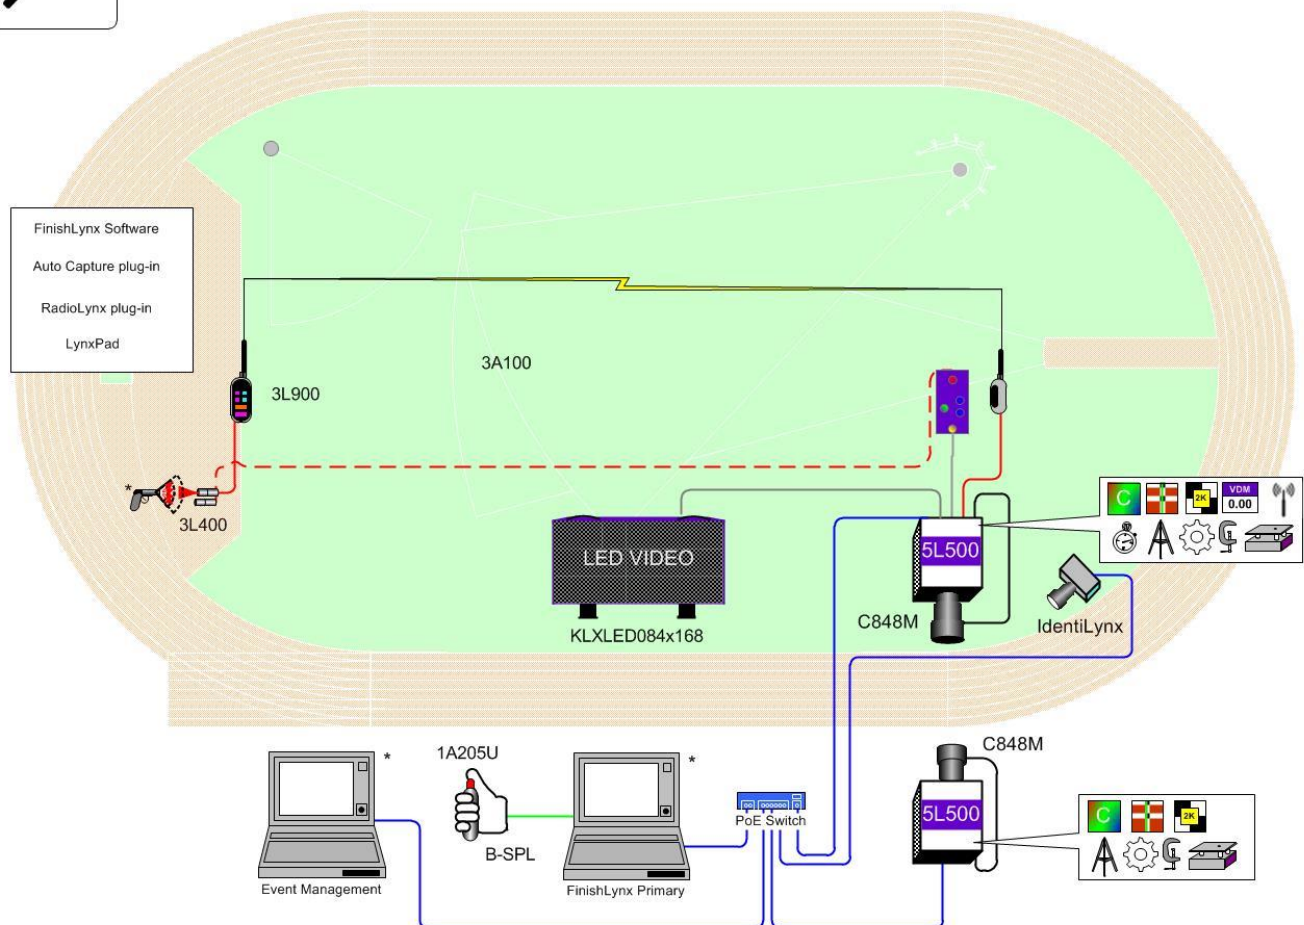

Championship-Level Results with the Platinum Package

The **Platinum Package** delivers **three time-synchronized viewpoints from the finish line**: two line-scan cameras on opposing sides and full-frame IdentiLynx video capturing from the front. The 2,000 fps Vision camera serves as the primary photo-finish device, while the second 2,000 fps Vision captures reverse-angle images from the opposite perspective.

When you invest in FinishLynx technology, you're joining a community of thousands of other high schools across the country that have already made the same commitment to their track programs. Lynx technology is used at every level of competition, and is manufactured in-house by our skilled technicians. No matter how the system is used, it is reassuring to know that a Lynx support technician is only a click or phone call away.

Why Choose Platinum?

Key Components

- **Primary Camera:** EtherLynx Vision 2,000 fps, Full-Color, Timer-Enabled, Internal RadioLynx
- **Second Camera:** EtherLynx Vision 2,000 fps, Full-Color
- IdentiLynx Full-Frame Video Integration
- RadioLynx Wireless Start System
- Portable LED Video Display
- Video Display Module (VDM)

Platinum - Track

* Computers and starting pistol not included in package