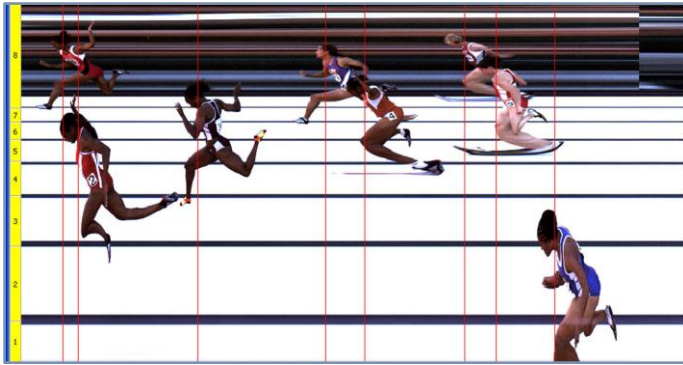

## Platinum Package

- **Multiple-Camera Results System** – The **Platinum Package** includes two 2,000 fps EtherLynx Vision cameras as the primary and secondary capture devices. The package also includes an IdentiLynx full-frame video camera, which can produce head-on video that is time-synchronized with the photo-finish results.
- **Video Display Module (VDM)** – The Video Display Module (VDM) enables the live display of FinishLynx running time, results, and images on a video display. Simply connect a compatible video display to the Vision camera back and instantly show live results data at the finish line.
- **Portable LED Video Display** – The 84 x 168-pixel LED video finish line display is a smaller and more portable version of the 1/2/3-sided LED Video Boards, using the same high-quality LEDs and aluminum construction. The compact design, high-resolution LED panel, and multiple mounting options make it an excellent choice for showing live results, scoreboard scripts, images, GIFs, and custom messages at your finish line.