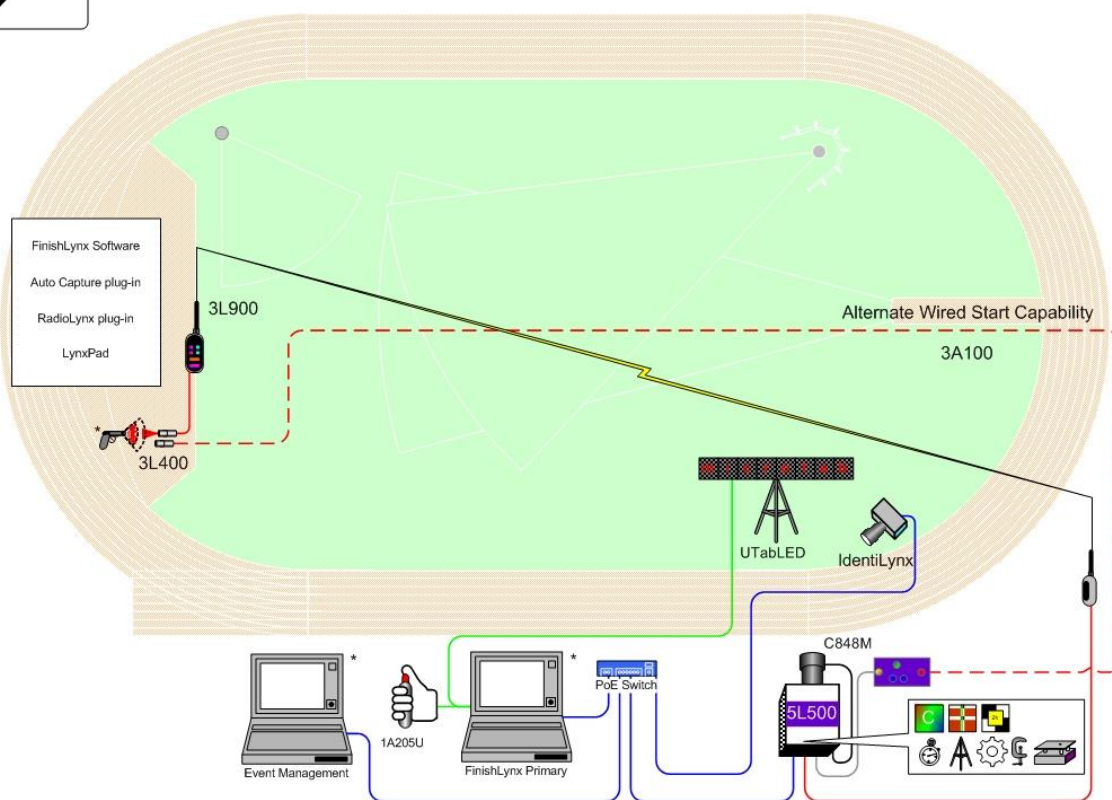

The more hardware that gets included, the more powerful and sophisticated the results network becomes. One of the key benefits of FinishLynx technology is that individual components can work together to produce a more complete results network, improving meet quality for administrators and athletes alike.

With the IdentiLynx video camera, RadioLynx Wireless Start, and 9-Digit LED Display, the **Gold Package** provides one of the most powerful timing solutions available today. It is more than just a timing system – it's a real-time FAT results network tailored to your venue.

Why Upgrade to Gold?

Includes everything from the **Silver Package**

PLUS

- IdentiLynx Full-Frame Video Camera
- RadioLynx Wireless Start System
- 9-Digit LED Display

The RadioLynx Wireless Start system wirelessly transmits the start signal so the officials can move freely around the venue without a 500' start cable trailing them.

The 9-Digit LED Display shows 6" letters and numerals that are visible from over 200 feet away.

The IdentiLynx Video Camera offers 2-D video that's time-synchronized with your FinishLynx results, so finishes can be viewed from a different angle. IdentiLynx makes it easy to identify athlete singlets and bib numbers during evaluation.

Gold - Track

* Computers and starting pistol not included in package