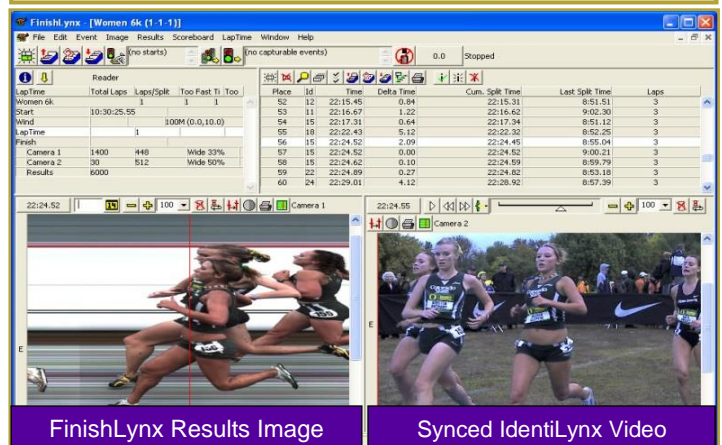

Gold Package

Increase Meet Quality & Mobility

The **Gold Package** contains all of the components from the Silver Package, along with several key features that allow operators to build a more advanced results network.

The **Identilynx Full-Frame Video Camera** is an Ethernet-based digital video camera that combines with an EtherLynx line-scan camera to enhance the 1-D photo-finish images with integrated full-frame video.

The **9-Digit LED Display** connects to the FinishLynx system and can display running times and results that are clearly visible from over 200 feet away. The ACM plug-in will also send unofficial finish times immediately to the display for all to see.

RadioLynx Wireless Start is a customer-favorite because it replaces the 500' start cable and allows Starters to move more freely about the venue.

Components

- **EtherLynx Vision Camera** – 2,000 frames/second, timer-enabled, fully upgradeable
  - C-Mount f1.2, 8-48mm motorized zoom lens
- **Identilynx Video Camera** (with lens, tripod, & cables)
- **RadioLynx Wireless Start System**
- **9-Digit LED Display** (with bag & charger)
- Wired Start System & Capture Button
- Tripod and mounting hardware for precision adjustment
- All-inclusive power, Ethernet, & start cable set
- **8-Port 10/100 Power-over-Ethernet Switch**
- Lynx Tech Support & 1-Year renewable warranty
- Remote Lens & Remote Camera Positioner
- **FinishLynx32** – Photo-Finish Software
  - Auto-Capture & Virtual Photo-Eye Plug-In
- **LynxPad** – Event Management Software

Gold Package: $16,995

Features and Benefits of the Gold Package