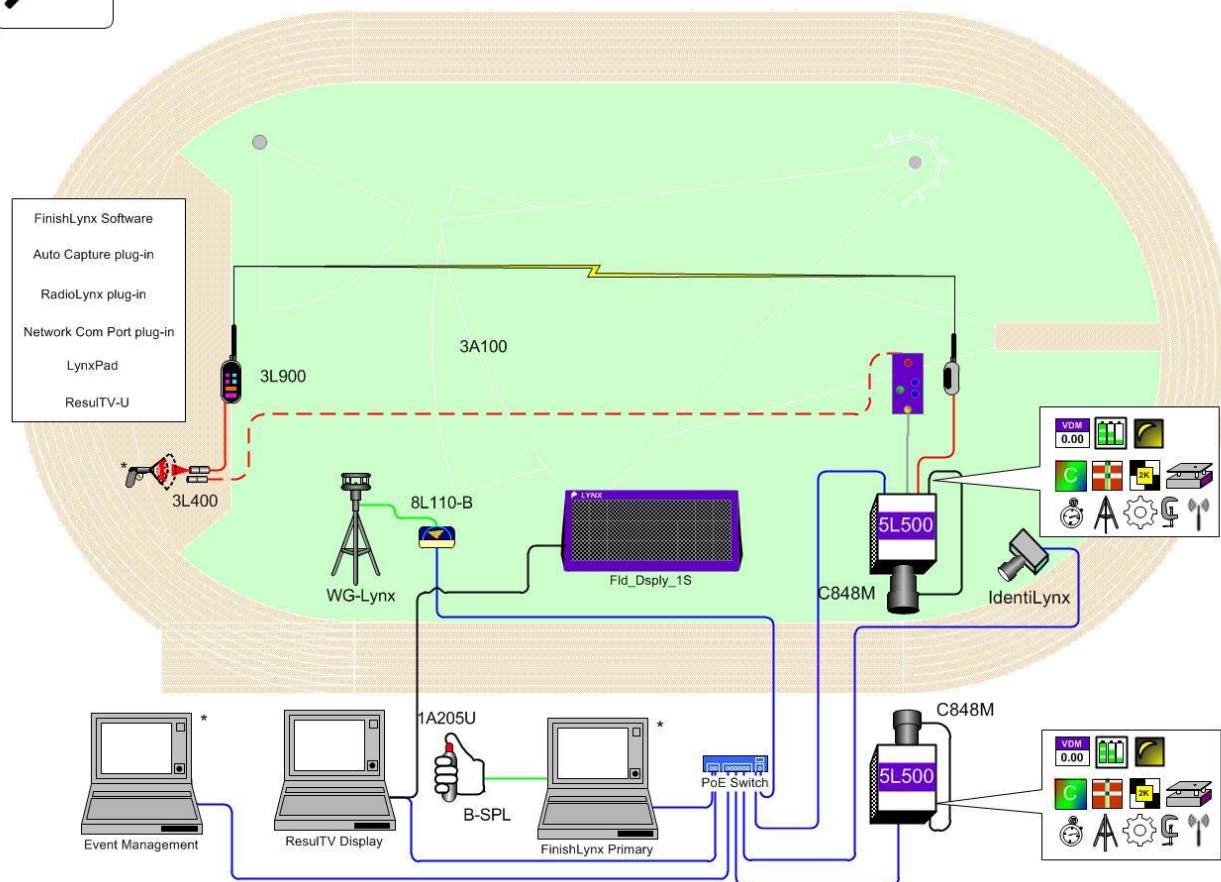

Elite-Level Results with the Diamond Package

The **Diamond Package** includes two (2) full-color EtherLynx Vision cameras, an IdentiLynx full-frame video camera, a World Athletics-compliant wind gauge, plus everything else needed to produce results for elite-level events. Due to the fact that all governing bodies, including the NFHS, state that a wind gauge must be used to ratify record-breaking times, it has become a necessity in all major Track & Field competitions. In fact, the same device was used at past US Track & Field Olympic Trials to verify the results of America's finest athletes.

The **SerialLynx** unit, **NCP plug-in**, and **Port Switch** all help to create a powerful results network. SerialLynx controls the flow of data to and from serial devices like scoreboards and wind gauges, while the 8-Port Switch combines all your Ethernet devices into a single network. Finally, the Ultrasonic Wind Gauge accurately measures head/tail winds during events so record-breaking times can be recognized by the NFHS.

Why Choose Diamond?

Key Components

- **Two Fully-Equipped Cameras:** EtherLynx Vision 2,000 fps, Full-Color, Timer-Enabled, Internal RadioLynx, VDM, LuxBoost, Internal Battery
- IdentiLynx Video Integration
- 1-Sided Infield Video Display
- SerialLynx Network Adapter
- Network COM Port Plug-in
- ResultTV software license
- Weather-Proof Wind Gauge

Diamond - Track

* Computers and starting pistol not included in package