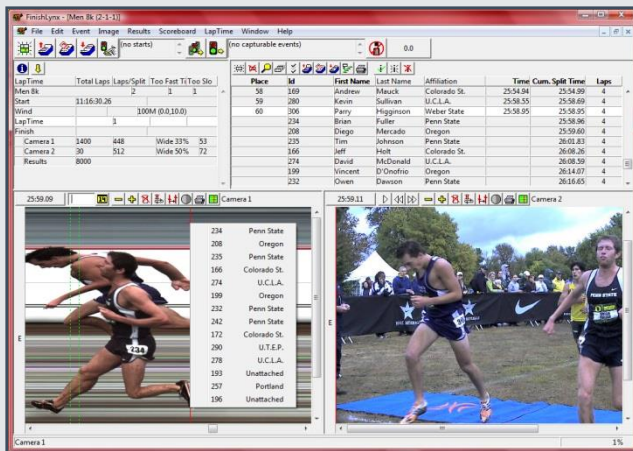

IAAF- Approved 2-Camera Timing System (1 Photo Finish + 1 Head-On Video Camera), Remote Controls, LED Display, & Wind Gauge

The **Championship Package** is an IAAF-approved athletics timing system that includes the full-color EtherLynx Vision photo-finish camera and a time-synchronized IdentiLynx video camera.

Components

- **Camera: EtherLynx Vision**, 2,000 frames/second, full color images, timer-enabled, fully upgradeable
 - **EasyAlign** Full-Frame Video Alignment Mode
 - High-Resolution Option (2,000 fps x 1280 pixels of image height)
 - Internal RadioLynx Option
 - C-Mount f1.2, 8-48mm Motorized Zoom Lens
- **IdentiLynx Full-Frame Video Camera** (30 fps, 720p)
- **Ultrasonic Wind Gauge** (IAAF compliant)
- **9-Digit Alphanumeric LED Display** (with tripod, bag and charger)
- Remote Lens
- **Remote Camera Positioner**
- RadioLynx Wireless Start System
- All-inclusive Power, Ethernet, & Start Cable Set
- Tripod & Mounting Hardware for Precision Adjustment
- Built-in Interface to Scoreboards and Wind Gauges
- Full-Access to Lynx Technical Support
- 1-Year Renewable Warranty
- **FinishLynx32 Multi-Language*** Photo Finish Software
 - Automatic Capture Mode (ACM) Plugin
 - RadioLynx Wireless Start Plugin
- **LynxPad Multi-Language Meet Management Software**