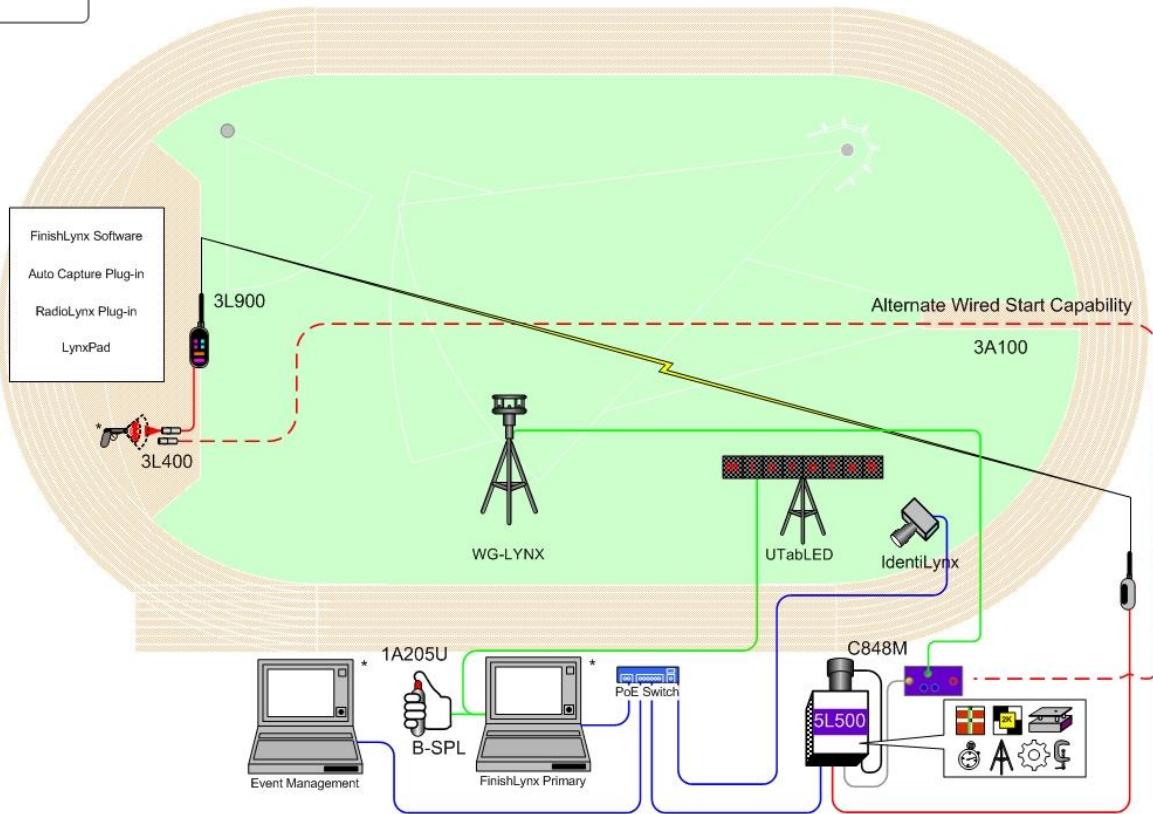

EtherLynx Vision Camera Features

The Vision camera is the latest in a long line of powerful EtherLynx photo-finish cameras. Key features include:

- **EasyAlign** Full-Frame Video Alignment for easily aligning your camera on the finish line
- **Power-Over-Ethernet** so the camera doesn't require AC power at the finish line
- **Full-Color Images** so you can produce high-quality results images for immediate printing or online posting
- **Gigabit Transfers** so you can transfer FAT results data in real time at up to 1,000 Mbps
- **Virtually unlimited captures** limited only by your hard drive - capture every lap (for every athlete) in a 10k race
- **Additional Upgrade Options** include **LuxBoost** low-light capture, **On-Board Level**, and **Internal Battery Pack**

Athletics – Championship

* Computers and starting pistol not included in package