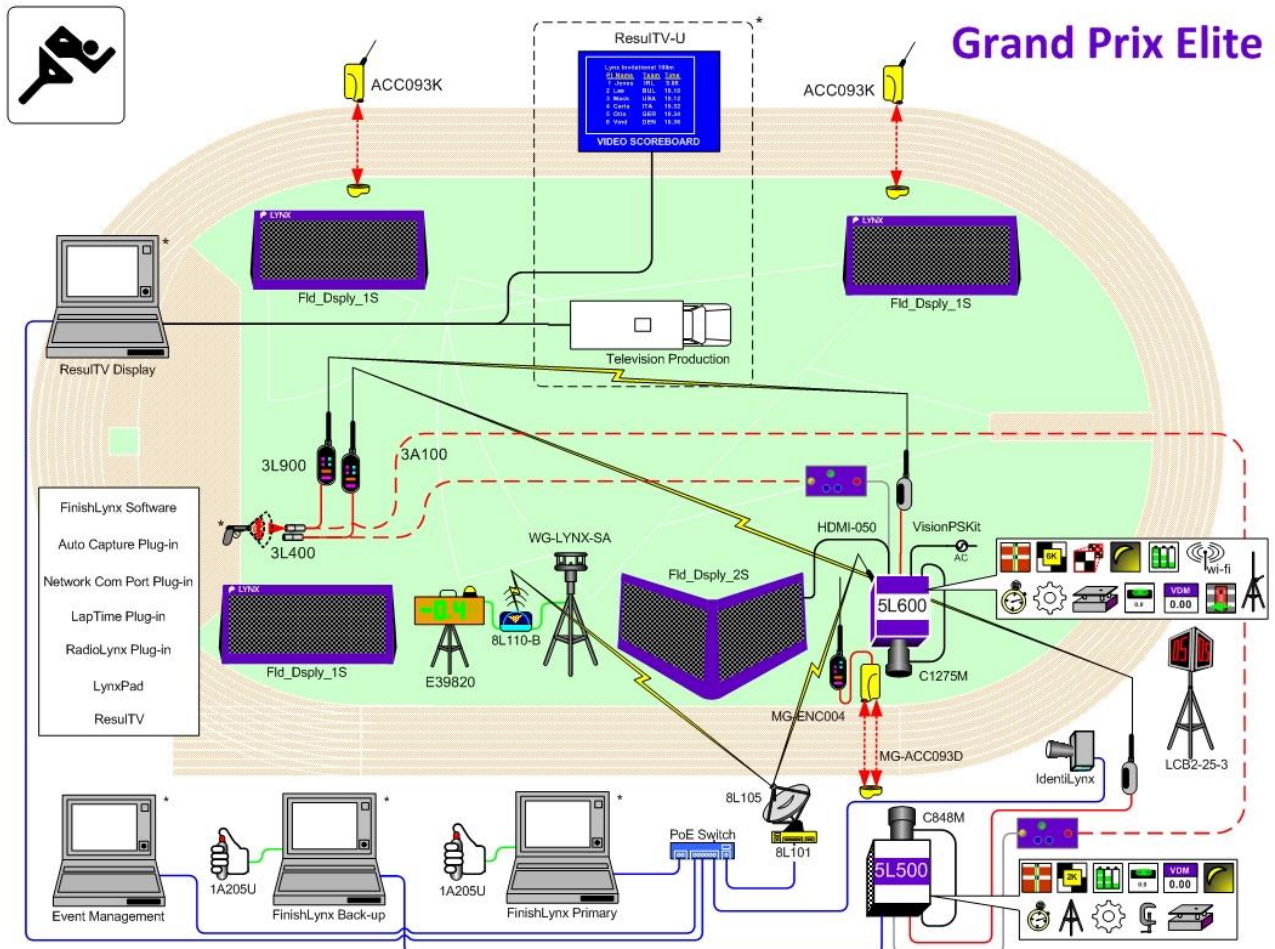

The 2-sided display also connects directly to the Vision or Vision PRO camera to show live race data and FinishLynx images using the Video Display Module.

Video Display Module (VDM) – All 4 Lynx video boards are compatible with the Video Display Module (VDM) on the Vision and Vision PRO photo-finish cameras. The VDM-enabled cameras can connect directly to the 2-sided display via HDMI to show live race data and FinishLynx results images without the need for a third-party results program. The 4 boards can also be connected via Ethernet cable to mirror results and images from a single data source throughout the venue.

The Grand Prix Elite package combines **power, reliability, and IAAF-compliance** into a single advanced timing and results package. All the components have been field-tested at major events and meet or exceed all IAAF requirements. Join the thousands of organizations across the world that trust their athletics events to FinishLynx.