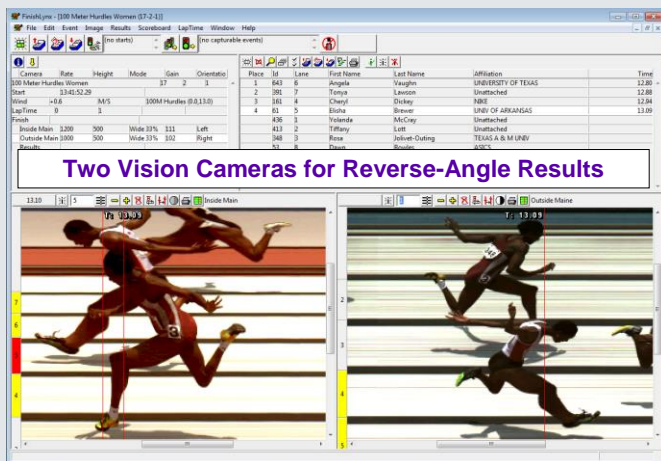

"There should be at least two photo finish cameras in action, one from each side..." - **IAAF Rule 165:19.20 (2020-21)**

Multiple-Camera Results System – The Championship Elite Package includes two 2,000 fps EtherLynx Vision cameras so you can capture full-color photo finish images from both sides of the finish line. The package also includes an IdentiLynx full frame video camera so you can produce head-on video that is time-synchronized with your results.

The reverse-angle camera and IdentiLynx video are especially useful in races where the view of an athlete's torso may be obstructed by another competitor - making it difficult to establish a finish order. In this case, you can see **three different time-synchronized views** of the finish line in order to evaluate a very close finish with accuracy up to 1/2000th of a second.