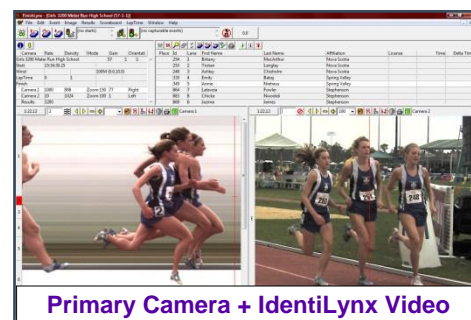

Components

- **Primary Camera: EtherLynx Vision**, 2,000 fps x 1280 pixels, color images, timer-enabled, EasyAlign.
 - **LuxBoost Low-Light Amplification Option**
 - **Internal Battery Pack Option**
 - **Internal Camera Level Option**
 - **Electronic Filter Option**
 - **Internal RadioLynx Option**
 - **C-Mount f1.2, 8-48mm Motorized Zoom Lens (x2)**
- **Second Camera: EtherLynx Vision**, 2,000 fps x 1280 pixels, color images, EasyAlign, High-Res, upgradeable
- **IdentiLynx Full-Frame Video Camera** (30 fps, 720p)
- **Ultrasonic Wind Gauge** (IAAF compliant)
- **SerialLynx (Wired/Wireless) Network Adapter**
- **9-Digit Alphanumeric LED Display**
- **Remote Lens & Remote Camera Positioner (x2)**
- **RadioLynx Wireless Start System**
- **All-inclusive Power, Ethernet, & Start Cable Set**
- **Tripod & Mounting Hardware for Precise Adjustment**
- **Professional Tripod with 3m+ elevated mounting**
- **Built-in Interface to Scoreboards and Wind Gauges**
- **Full-Access to Lynx Technical Support**
- **1-Year Renewable Warranty**
- **FinishLynx32 Multi-Language* Photo Finish Software**
 - **Network COM Port Plug-in**
 - **Automatic Capture Mode (ACM) Plugin**
 - **RadioLynx Wireless Start Plugin**
- **LynxPad Multi-Language Meet Management Software**

The reverse-angle camera and IdentiLynx video are especially useful in races where the view of an athlete's torso may be obstructed by another competitor - making it difficult to establish a finish order. In this case, you can see **three different time-synchronized views** of the finish line in order to evaluate a very close finish with accuracy up to 1/2000th of a second.