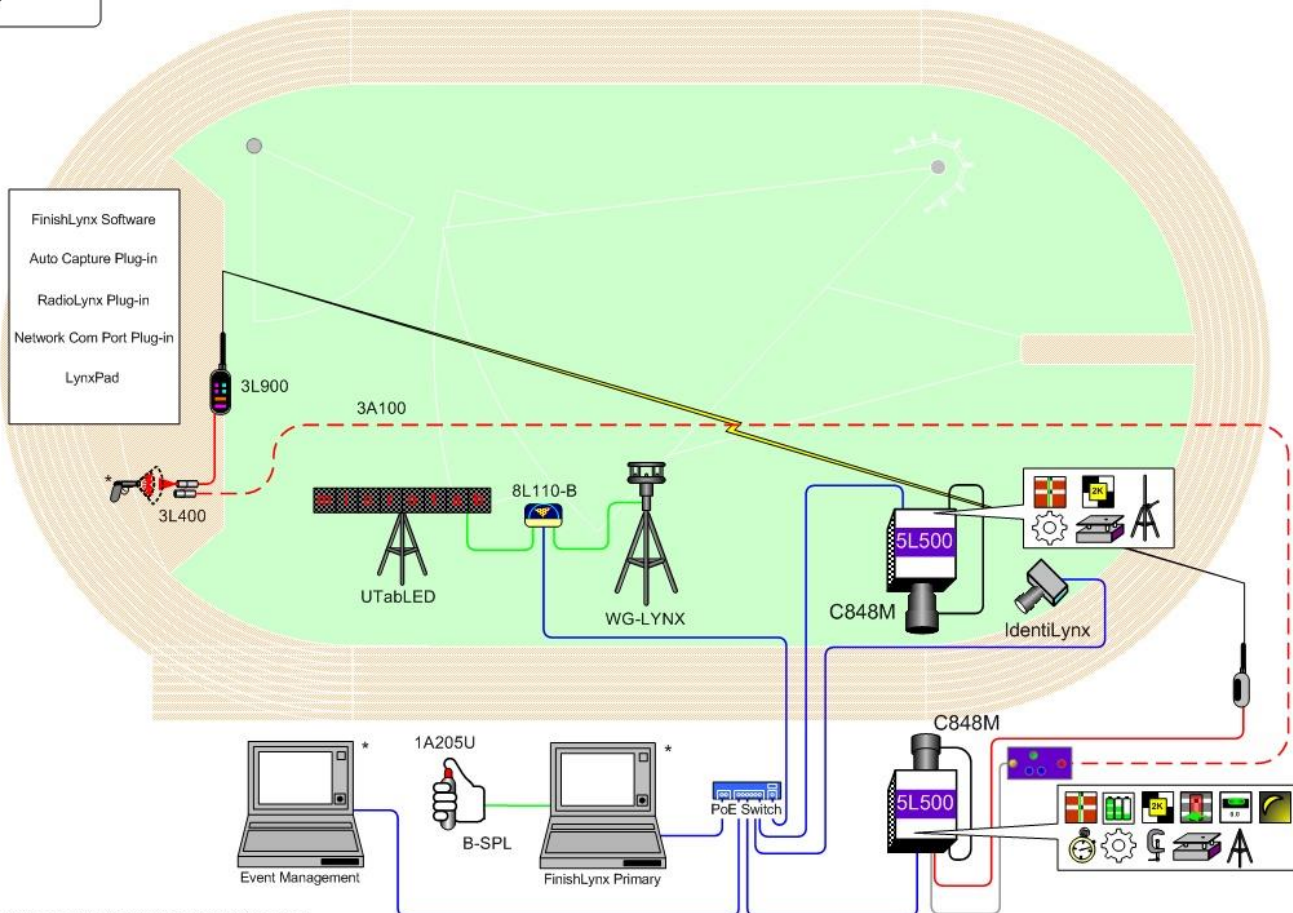

Athletics – Championship Elite

* Computers and starting pistol not included in package