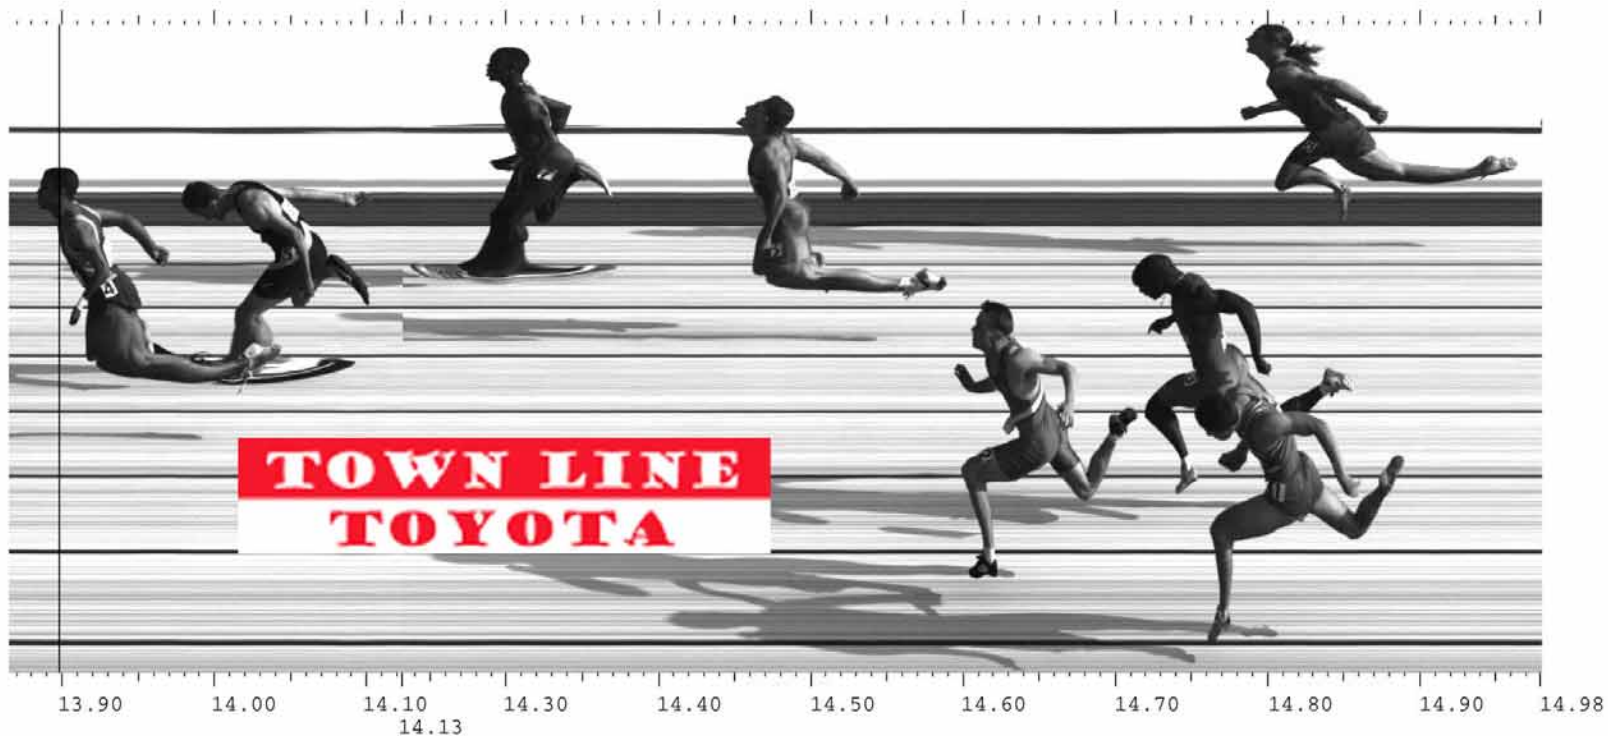

Men's 110MH - James Rollins

Finish - Camera 1

Start: 4/15/97 4:49:30.72 Wind: +0.0 MPH

Place	Id	Lane	First Name	Last Name	Affiliation	License	Time
1	2	4		Jett	WVU		13.90
2	4	5		Trapp	Clemson		14.02
3	3	7		Nelloms	OSU		14.30
4	1	6		Adeniken	UTEP		14.46
5	8	2		King	LSU		14.62
6	5	3		Bronson	Rice		14.74
7	7	1		Porter	TCU		14.78
8	6	8		Kayode	BYU		14.80