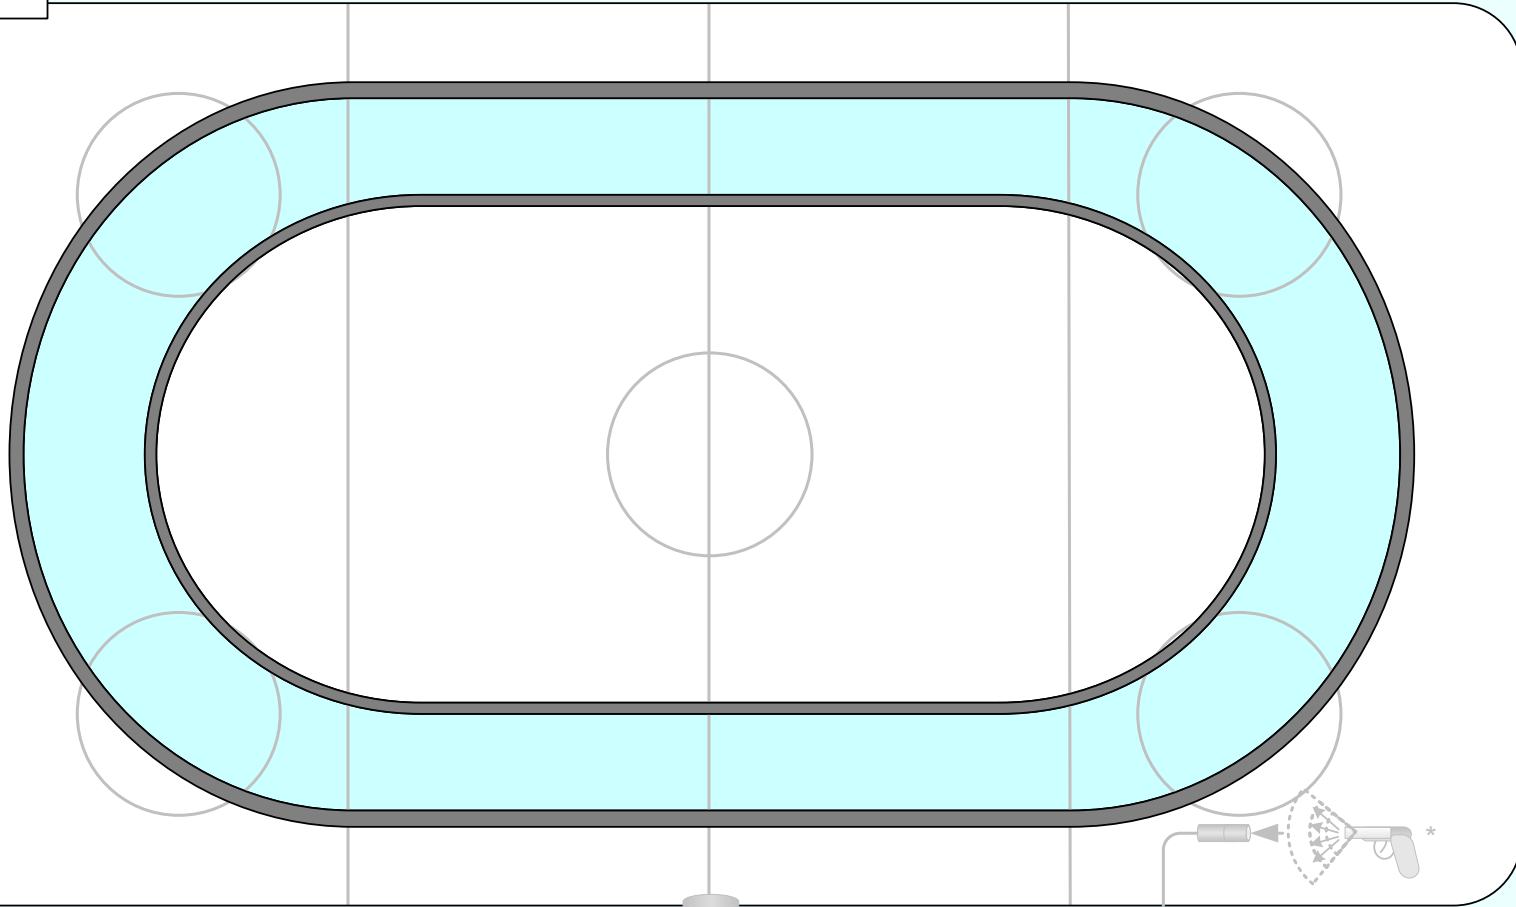

Bronze Manual Lap Timing

FinishLynx Software
LynxPad
Lap Time plug-in

*Notebook computers and starting pistols not included