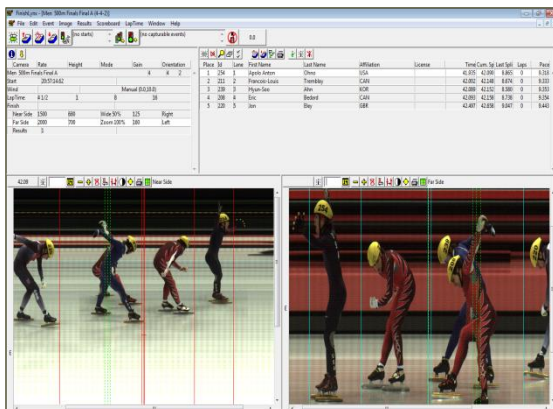

Both Cameras Include:

- **EasyAlign** 2-D Video Alignment Mode
- **LuxBoost** Low-Light Capture Mode
- **Phased Light Compensation (PLC)** to combat distortion from artificial indoor lighting
- Internal Battery Backup
- On-Board Camera Level
- Super Head Clamp, Geared Mounting Head, and Heavy Duty Tripod with Leveling Guide

GOLD PACKAGE

SHORT TRACK GOLD PACKAGE FEATURES

The Short Track Gold Package builds on the functionality of the Silver Package by upgrading the primary camera to the powerful EtherLynx Vision PRO and adding several other key upgrades to the package. The EtherLynx Vision PRO captures up to 3,000 fps and includes features like EasyAlign, LuxBoost, Phased Light Compensation, Electronic Level, Internal Battery Backup, and Electronic Filter Control for beautiful and accurate time-stamped finish line images.

The Gold Package also includes the Timer-Enabled option for the reverse angle camera so both angles include independent time-stamped results images. This dual-camera setup along with the additional package accessories makes the Gold Package the most accurate and powerful speed skating package on the market today.