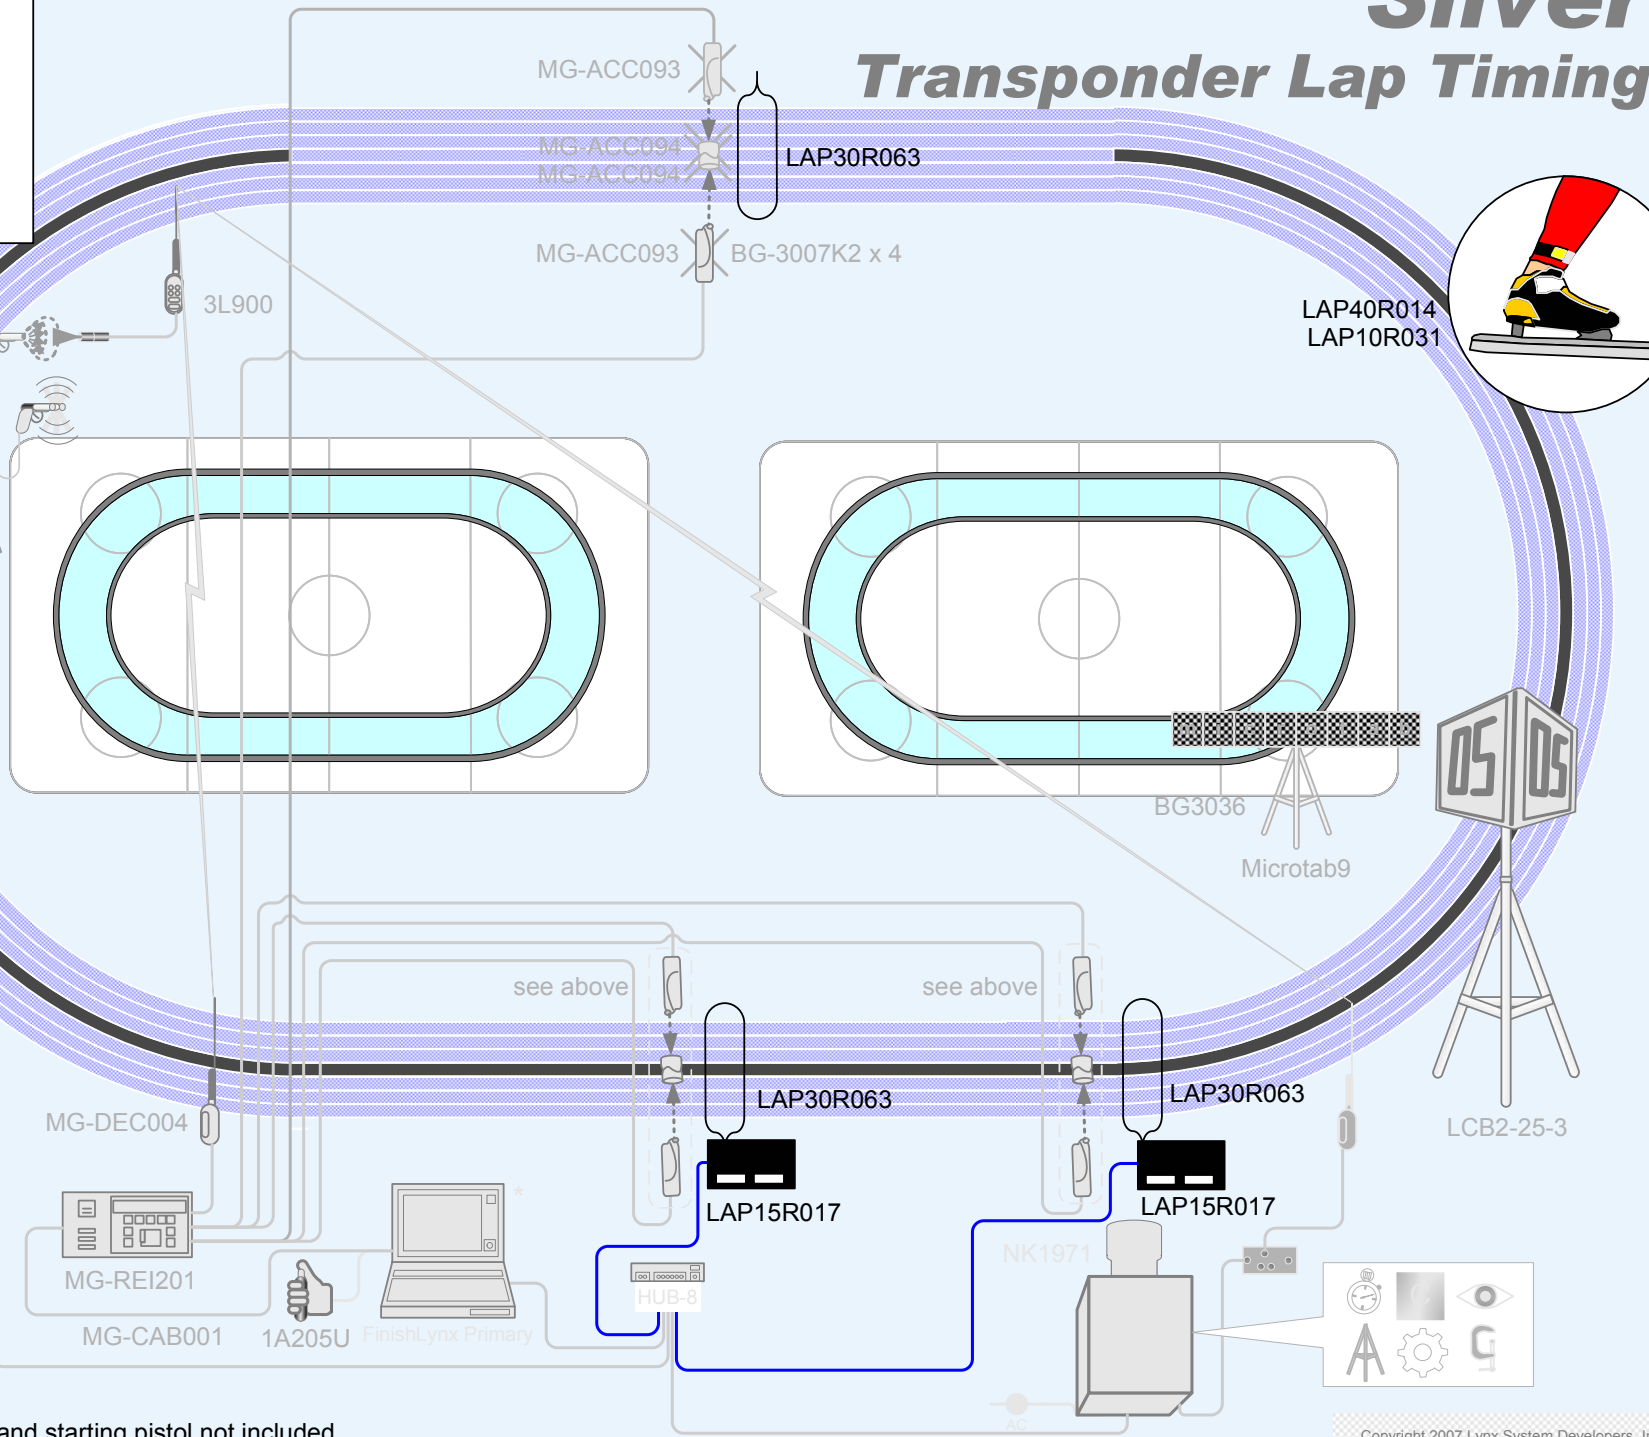

# Silver Transponder Lap Timing

- FinishLynx Software
- RadioLynx plug-in
- Network Com Port plug-in
- Lap Time plug-in

\* Notebook computers and starting pistol not included