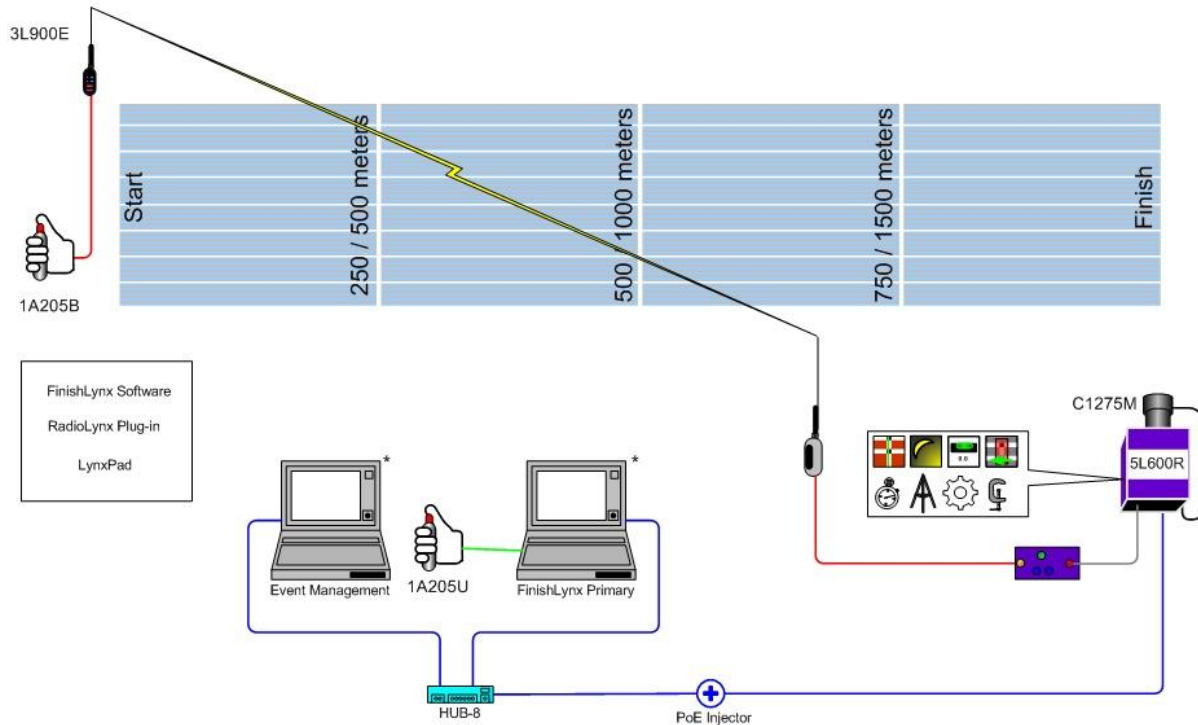

Rowing - Canoe - Kayak – Silver

* Computers not included in package