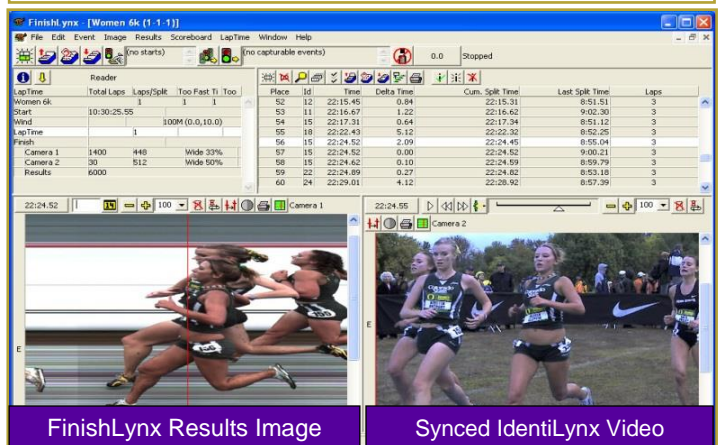

Components

- **EtherLynx Vision™ Camera** – 2,000 frames/second, timer-enabled, fully upgradeable
  - C-Mount f1.2, 8-48mm motorized zoom lens
- **Identilynx Video Camera** (with lens, tripod, & cables)
- **RadioLynx Wireless Start** (Receiver & Transmitter)
- **9-Digit LED Display** (with bag & charger)
- Wired Start System & Capture Button
- Tripod and mounting hardware for precision adjustment
- All-inclusive power, Ethernet, & start cable set
- **8-Port 10/100 Power-over-Ethernet Switch**
- Lynx Tech Support & 1-Year renewable warranty
- Remote Lens & Remote Camera Positioner
- **FinishLynx32** – Photo-Finish Software
  - Auto-Capture & Virtual Photo-Eye Plug-In
- **LynxPad** – Event Management Software

Gold Package: $16,995