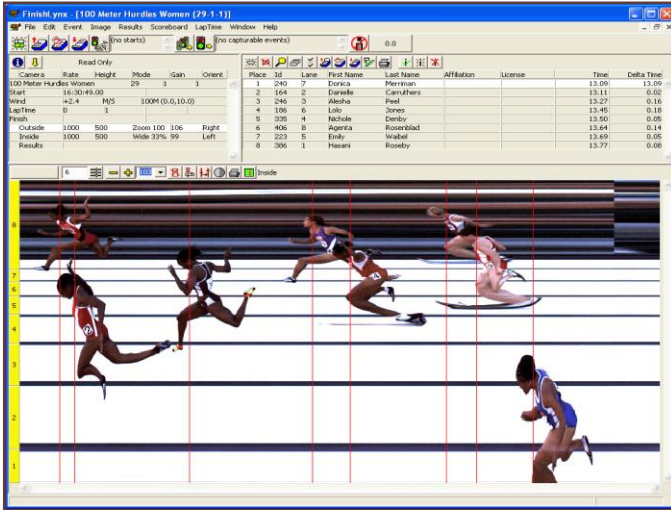

Bronze Package

Capture NFHS-Approved Results

The FinishLynx **Bronze Package** is an all-inclusive photo-finish system from Lynx – the leader in Fully Automatic Timing (FAT). With this entry-level timing system, all that's needed is a laptop to deliver NFHS-compliant results at your Track & Field meets.

When a program makes the switch to Fully Automatic Timing, everyone involved will benefit: Athletes, Coaches, and Meet Administrators. With FinishLynx, volunteers can be used much more efficiently resulting in less stress on both officials and volunteers. Hand-timers and stopwatches become completely unnecessary. Also, thanks to our LynxPad software, athlete entries, seed marks, and results printing can be set up with ease.