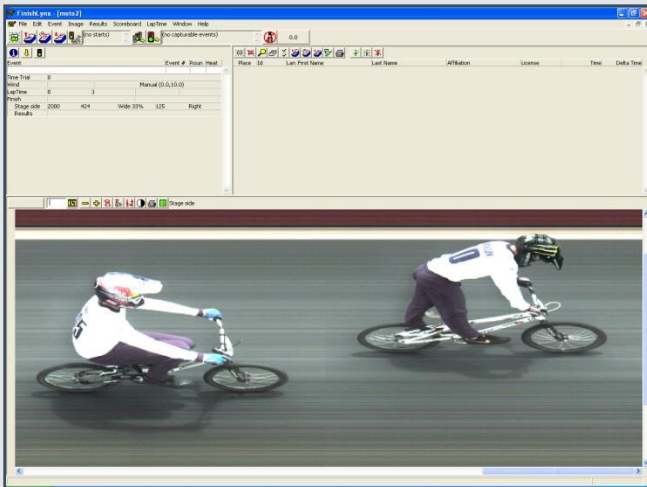

SILVER PACKAGE

The BMX Silver Package contains two major enhancements over the Bronze system: an upgraded Vision camera and a RadioLynx wireless start system. The Vision camera with High-Resolution increases frame rates to 2,000 fps for better images and improved accuracy. It also has increased vertical resolution for image heights up to 1,280 pixels. The camera includes several other premium add-ons like LuxBoost low-light capture mode, an internal battery backup, and an on-board level to show if the camera is level during setup. It also comes standard with EasyAlign video alignment mode to make camera setup easier than ever.

The Silver Package also includes the RadioLynx wireless start system. RadioLynx allows the FinishLynx system to wirelessly interface with your third-party starting gate, eliminating the need to run start-signal wires across the length of the track. The package also has an IdentiLynx front-facing video camera and all the other necessary mounting hardware, cables, software, and technical support you need to run a UCI-approved photo-finish system at your next race.

COMPONENTS

- **Camera - EtherLynx Vision**, color, timer-enabled, 2,000 frames per second, 1,280 vertical pixels
 - **High-Resolution** for up to 2,000 fps captures
 - **LuxBoost** low-light capture mode
 - **Internal Battery Backup & On-Board Level**
 - **EasyAlign** 2-D Video Alignment Mode
 - **CS-Mount** 2.8-10mm P-Iris Zoom Lens
- **Video - IdentiLynx**, 30 fps, 1280x720, color, front-facing video camera for easy rider identification
 - 5-50mm f/1.3 CS-mount lens
- **RadioLynx** wireless start system
- Super Head Clamp, Geared Mounting Head, and Tripod for precision adjustment
- All-inclusive Camera cable set with Capture Button, Ethernet Hub, and USB-to-Serial Converter
- Custom carrying case
- **LynxPad** – Event management software
- **FinishLynx** – Multi-language photo-finish software
 - **Time Trial Plug-in** for FinishLynx
 - **RadioLynx Plug-in** for FinishLynx