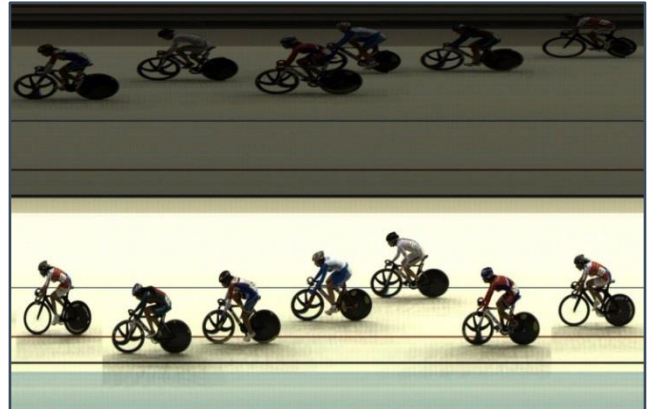

THE BMX SILVER PACKAGE

The Silver Package is filled with premium hardware and software features to make BMX timing easier for race administrators. The Vision camera comes standard with a Power-over-Ethernet connection to provide power and data transfers with a single Ethernet cable. And EasyAlign mode makes it simpler than ever to align the camera by showing a live video preview of the finish line. The camera also comes equipped with add-ons like the High-Resolution upgrade for improved frame rates and image heights, LuxBoost low-light capture mode, an internal battery backup, and an on-board level that helps when making camera adjustments.

The package also includes an IdentiLynx video camera, which captures front-facing video as riders cross the finish line. It not only satisfies the UCI video requirement, but is also a great source for rider and number verification. The video is also time-synced with the photo-finish results in real time from within the FinishLynx software. Compare this to transponder results—which must be reviewed with an independent video system—and the choice is clear. The Silver Package combines cameras, wireless start, and all the other accessories and software you need for professional FAT timing. Stop struggling with outdated timing equipment and make the switch to Lynx.

The Power of LuxBoost

LuxBoost — The Vision camera comes equipped with LuxBoost4, a premium feature that significantly amplifies the amount of light inside the camera sensor for brighter and higher quality images in low-light conditions. The photo above shows how dramatically LuxBoost can improve low-light captures.