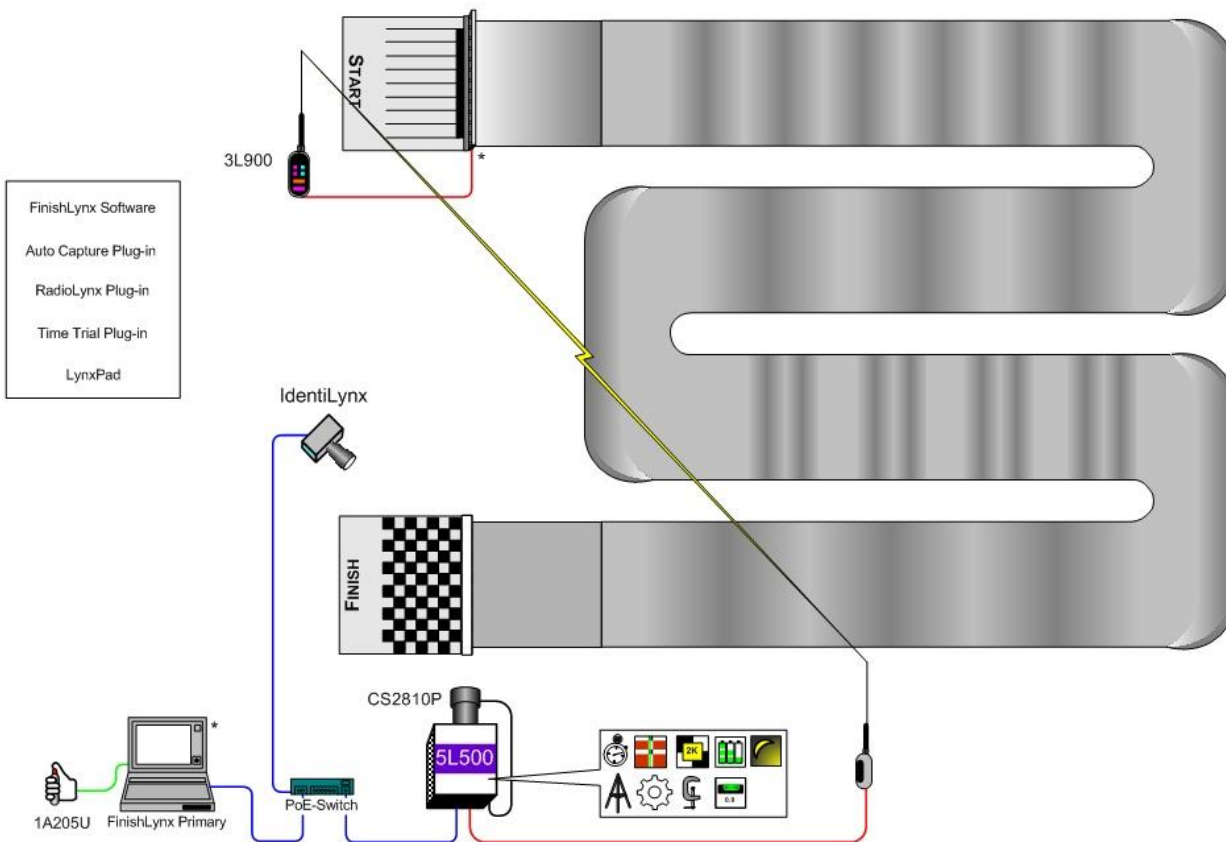

BMX Cycling – Silver

* Computer and starting gate not included in package