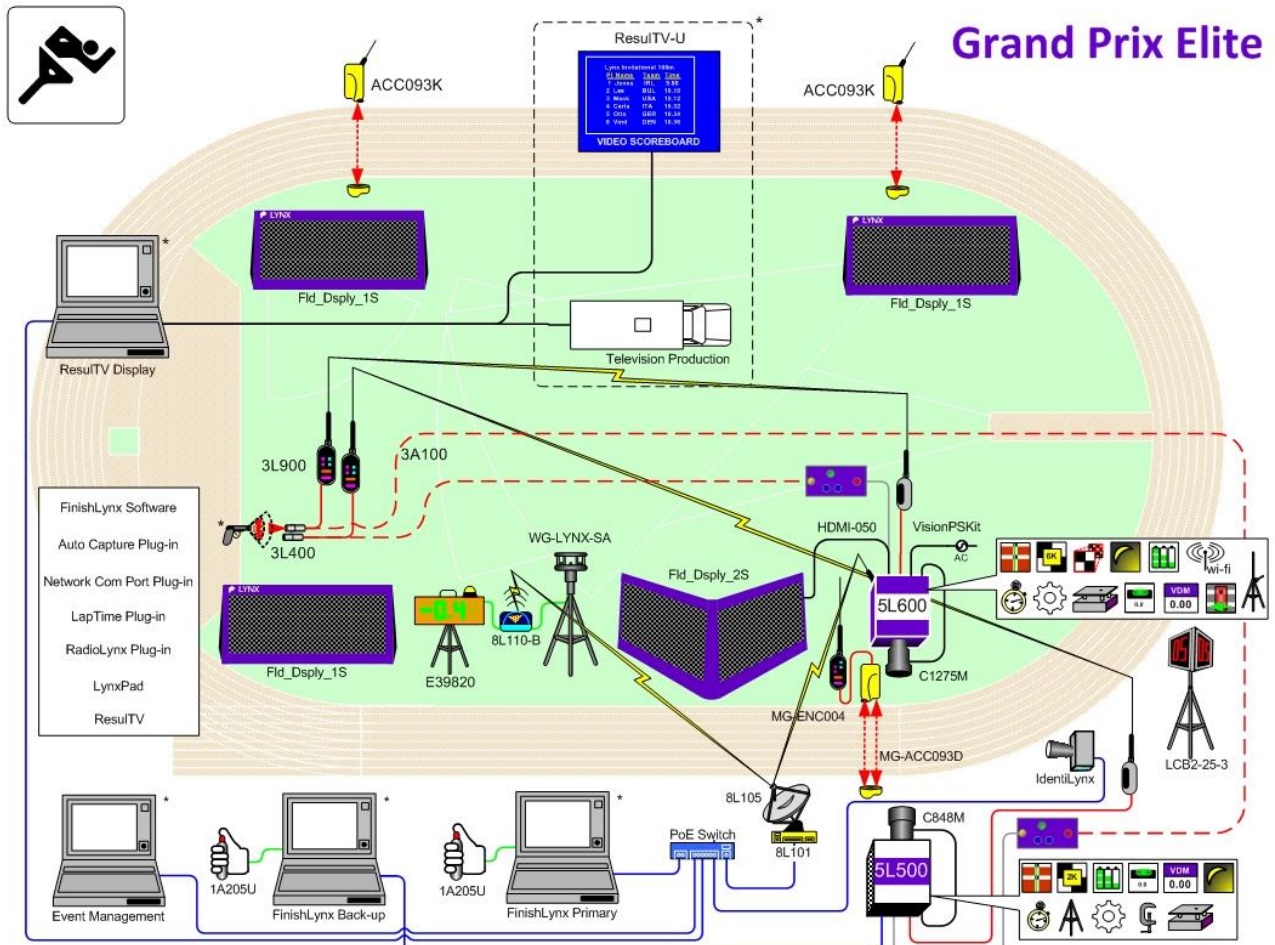

The 2-sided display also connects directly to the Vision or Vision PRO camera to show live race data and FinishLynx images using the Video Display Module.

Video Display Module (VDM) – All 4 Lynx video boards are compatible with the Video Display Module (VDM) on the Vision and Vision PRO photo-finish cameras. The VDM-enabled cameras can connect directly to the 2-sided display via HDMI to show live race data and FinishLynx results images without the need for a third-party results program. The 4 boards can also be connected via Ethernet cable to mirror results and images from a single data source throughout the venue.

The Grand Prix Elite package combines **power, reliability, and IAAF-compliance** into a single advanced timing and results package. All the components have been field-tested at major events and meet or exceed all IAAF requirements. Join the thousands of organizations across the world that trust their athletics events to FinishLynx.

Grand Prix Elite

* Computers, starting pistol, video scoreboard, and television production vehicle not included in package