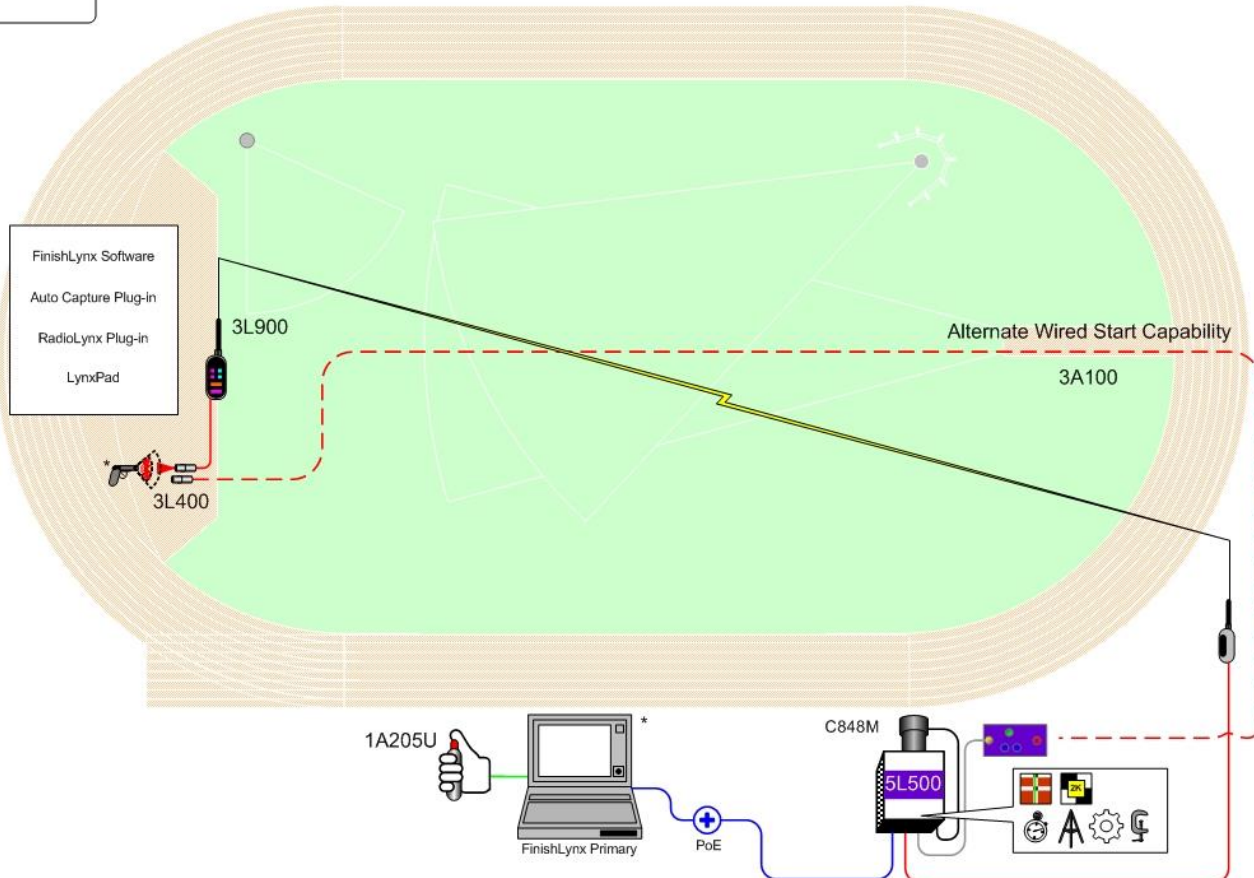

Athletics – Competition Elite

* Computers and starting pistol not included in package