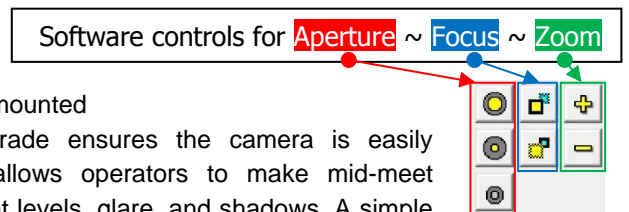

Remote Control Lens Functions

Because finish line cameras are often mounted well above eye-level, the Remote upgrade ensures the camera is easily adjustable. This motorized accessory allows operators to make mid-meet adjustments to account for changes in light levels, glare, and shadows. A simple click on the remote adjustment icons will adjust your lens or field of view without having to climb a ladder to reach your camera.