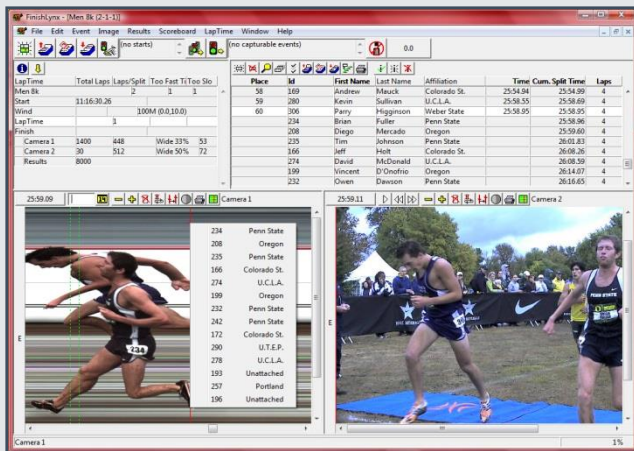

IAAF- APPROVED 2-CAMERA TIMING SYSTEM
(1 PHOTO FINISH + 1 HEAD-ON VIDEO CAMERA),
REMOTE CONTROLS, LED DISPLAY, & WIND GAUGE

The **CHAMPIONSHIP PACKAGE** is an IAAF-approved athletics timing system that includes the full-color EtherLynx Vision photo-finish camera and a time-synchronized IdentiLynx video camera.

COMPONENTS

- **Camera: EtherLynx Vision**, 2,000 frames/second, full color images, timer-enabled, fully upgradeable
 - **EasyAlign** Full-Frame Video Alignment Mode
 - High-Resolution Option (2,000 fps x 1280 pixels of image height)
 - C-Mount f1.2, 8-48mm Motorized Zoom Lens
- **IdentiLynx Full-Frame Video Camera** (30 fps, 720p)
- **Ultrasonic Wind Gauge** (IAAF compliant)
- **9-Digit Alphanumeric LED Display** (with tripod, bag and charger)
- Remote Lens
- **Remote Camera Positioner**
- RadioLynx Wireless Start (Receiver & Transmitter)
- All-inclusive Power, Ethernet, & Start Cable Set
- Tripod & Mounting Hardware for Precision Adjustment
- Built-in Interface to Scoreboards and Wind Gauges
- Full-Access to Lynx Technical Support
- 1-Year Renewable Warranty
- **FinishLynx32 Multi-Language* Photo Finish Software**
 - Automatic Capture Mode (ACM) Plugin
 - RadioLynx Wireless Start Plugin
- **LynxPad Multi-Language Meet Management Software**

The 9-digit Alphanumeric LED display connects to your FinishLynx system and can display running times and results that are clearly visible from over 200 feet away. The display also integrates with the ACM plugin to automatically display finish times or splits whenever an athlete crosses the finish line.