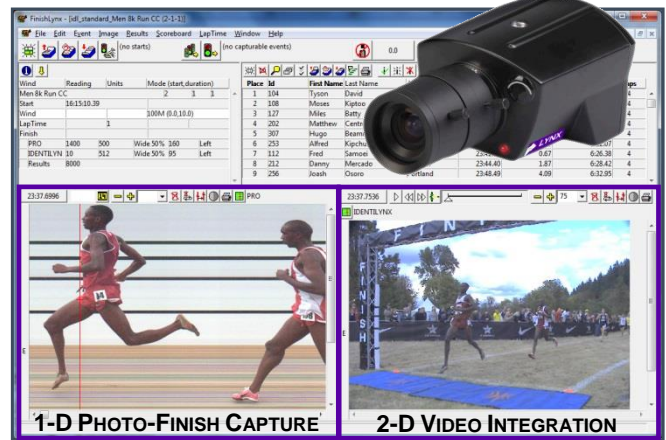

FINISHLYNX CHAMPIONSHIP PACKAGE FOR ATHLETICS

IdentiLynx is an Ethernet-based digital video camera that captures video of the finish line integrated with the EtherLynx Vision photo-finish images. The IdentiLynx video is time-synced with the photo-finish capture inside the software so you can see multiple angles of the finish line for every competitor. This makes it extremely easy to identify and evaluate athletes no matter how crowded the race.

This all-inclusive Championship package enables you to produce fast and accurate results by combining precision FAT captures (2,000 fps) with high-quality video (30fps at up to 720p) for easy athlete identification. It also includes a high-visibility LED display and IAAF-approved wind gauge so you can capture certified photo-finish results at any level of athletics competition.

ETHERLYNX VISION CAMERA FEATURES

The Vision camera is the latest in a long line of powerful EtherLynx photo-finish cameras. Key features include:

- **EasyAlign** Full-Frame Video Alignment for easily aligning your camera on the finish line
- **Power-Over-Ethernet** so the camera doesn't require AC power at the finish line
- **Full-Color Images** so you can produce high-quality results images for immediate printing or online posting
- **Gigabit Transfers** so you can transfer FAT results data in real time at up to 1,000 Mbps
- **Virtually unlimited captures** limited only by your hard drive - capture every lap (for every athlete) in a 10k race
- **Additional Upgrade Options** include **LuxBoost** low-light capture, **On-Board Level**, and **Internal Battery Pack**