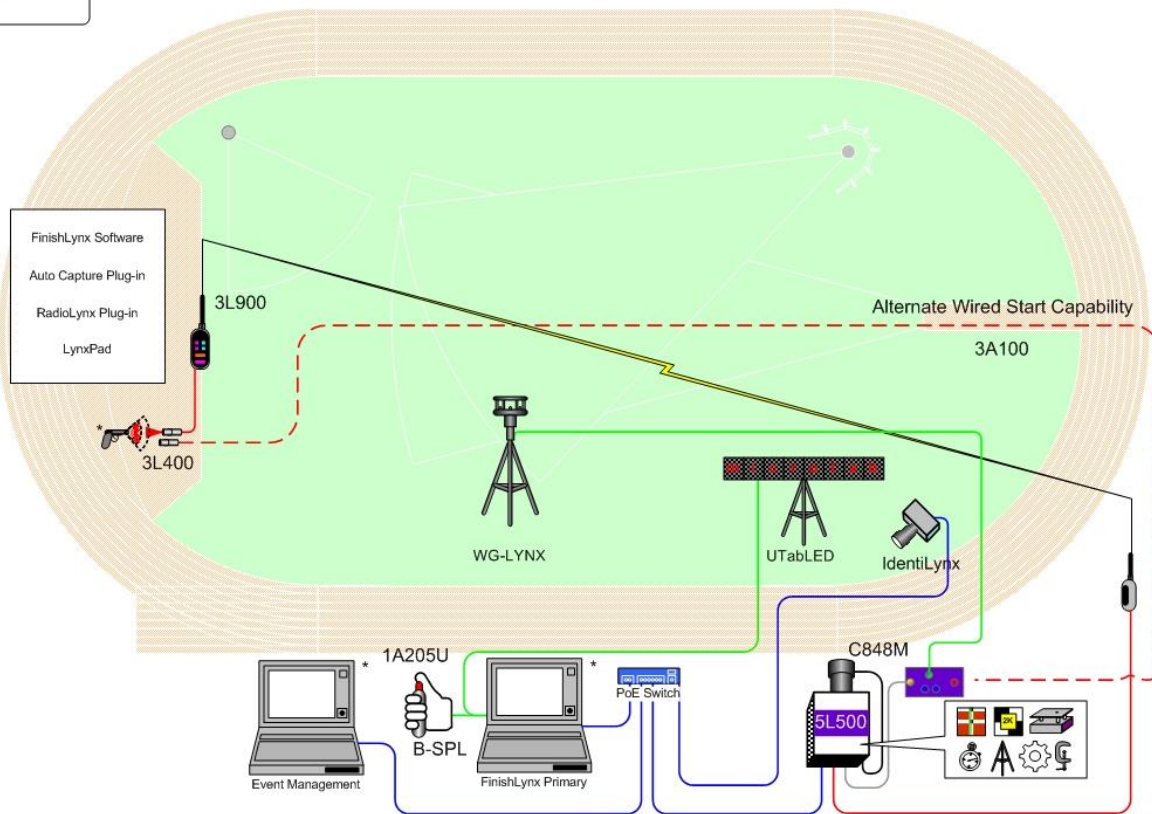

Athletics – Championship

* Computers and starting pistol not included in package