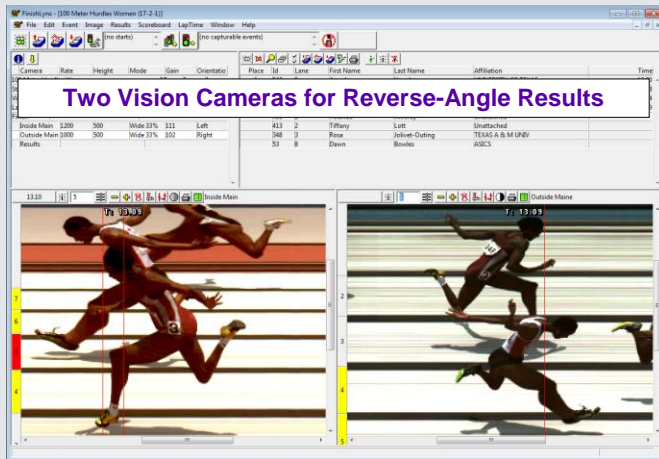

IAAF- APPROVED 3-CAMERA TIMING SYSTEM (2 PHOTO FINISH CAMERAS + 1 IDENTILYNX) WITH ADVANCED CAMERA & NETWORK OPTIONS

The **CHAMPIONSHIP ELITE** Package includes all the components of the **CHAMPIONSHIP** Package, plus: ●

"There should be at least two photo finish cameras in action, one from each side..." - IAAF Rule 165:20 (2014-15)

Multiple-Camera Results System – The Championship Elite Package includes two 2,000 fps EtherLynx Vision cameras so you can capture full-color photo finish images from both sides of the finish line. The package also includes an IdentiLynx full frame video camera so you can produce head-on video that is time-synchronized with your results.

The reverse-angle camera and IdentiLynx video are especially useful in races where the view of an athlete's torso may be obstructed by another competitor - making it difficult to establish a finish order. In this case, you can see **three different time-synchronized views** of the finish line in order to evaluate a very close finish with accuracy to up to 1/2000th of a second.