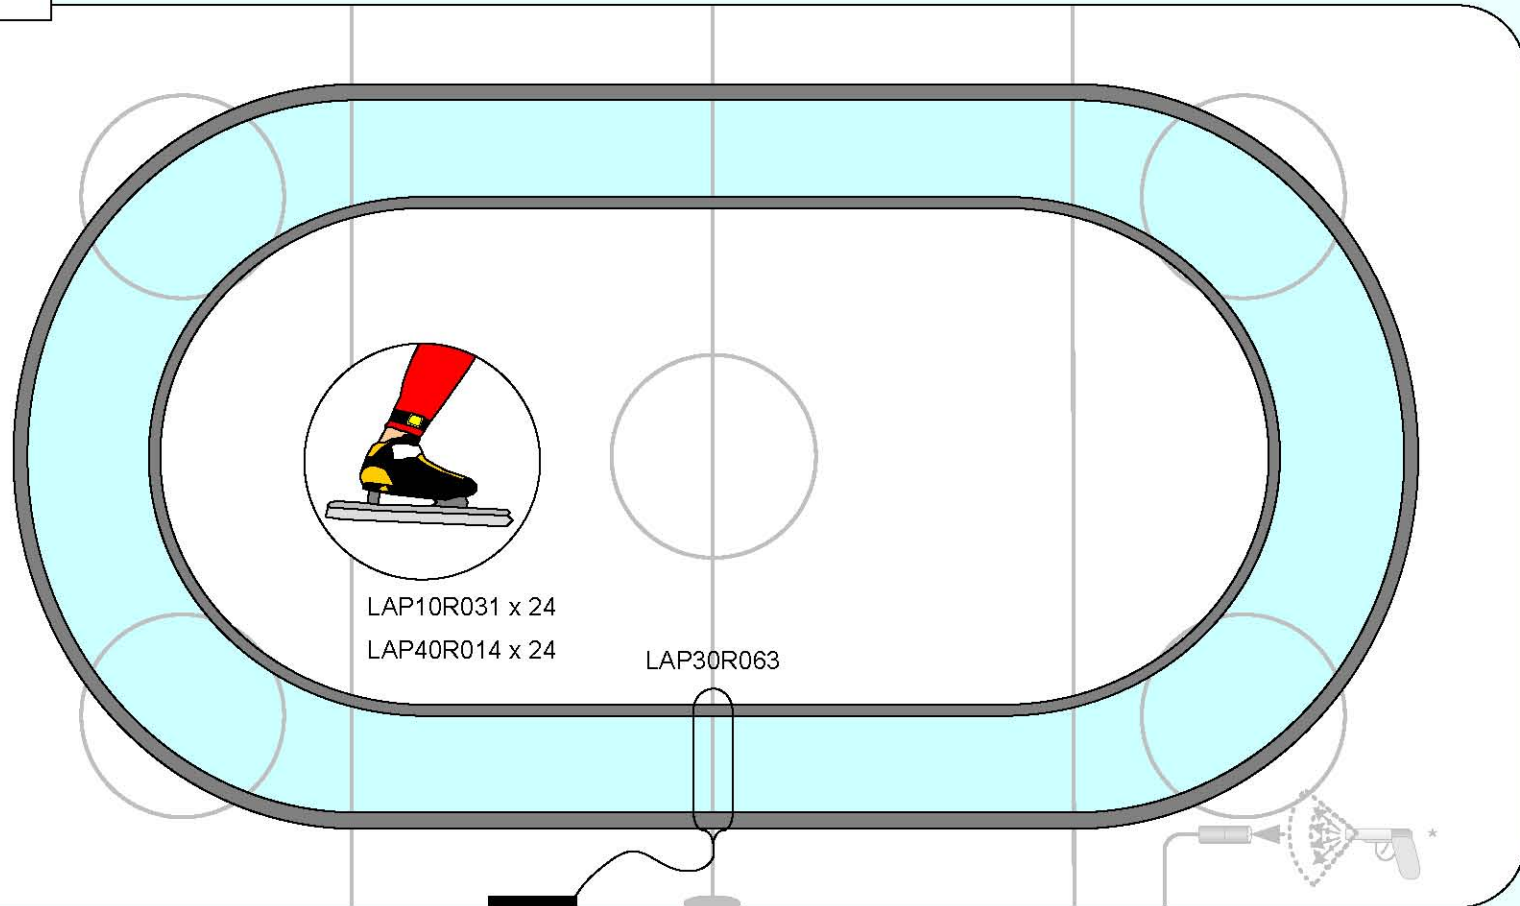

Bronze Transponder Lap Timing

Included software:
FinishLynx
Lap Time plug-in

LAP10R031 x 24
LAP40R014 x 24

LAP30R063

*Notebook computers and starting pistols not included