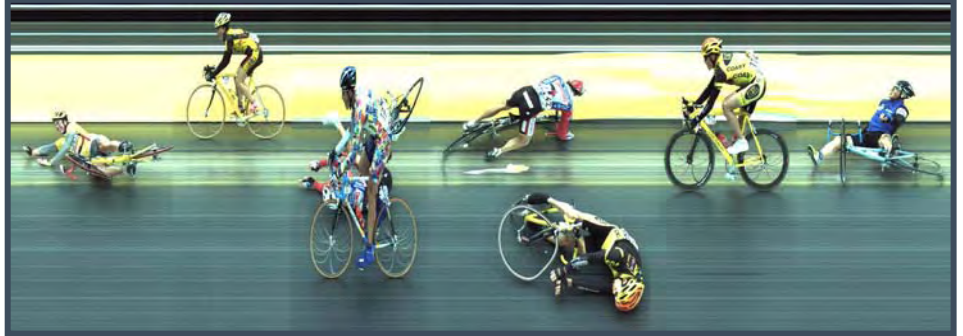

THE LYNX SILVER PACKAGE

Lynx photo finish packages add unwavering reliability to an otherwise unpredictable sport – that's why our systems have been used in almost every major cycling event from the US and Canadian Olympic Trials to the Tour de France – as well as at numerous high level UCI events around the world.

The Fusion's brilliant color images allow for easy jersey and rider identification, no matter how crowded the pack. And with a maximum height of 2,700 pixels, even the widest outdoor cycling finish lines can be captured with ease – at up to 1000fps with this maximum image height. Most importantly, the FinishLynx software integrates these photo finish images with a wealth of rider information to provide key event data in real-time. Add to these features the ability to transmit image data over a 100 megabit network, operate from a 12 volt battery power source, and even take advantage of the option to upgrade to completely wireless operation, and it is easy to see why the Fusion camera has become known as the most versatile photo finish camera ever produced.

Nothing you buy from Lynx will ever go to waste: the camera, software, and other accessories aren't just key components for the Cycling Bronze Package, but the entire line of Lynx photo finish technology. Should you ever decide to enhance your Silver Package, you can upgrade your existing components, or simply add new features like cameras or wireless capability. The Silver Package is a smart, long-term investment that will continue to benefit your cycling program for years to come. Join the growing number of cycling organizations across the world that are making the switch to Lynx.