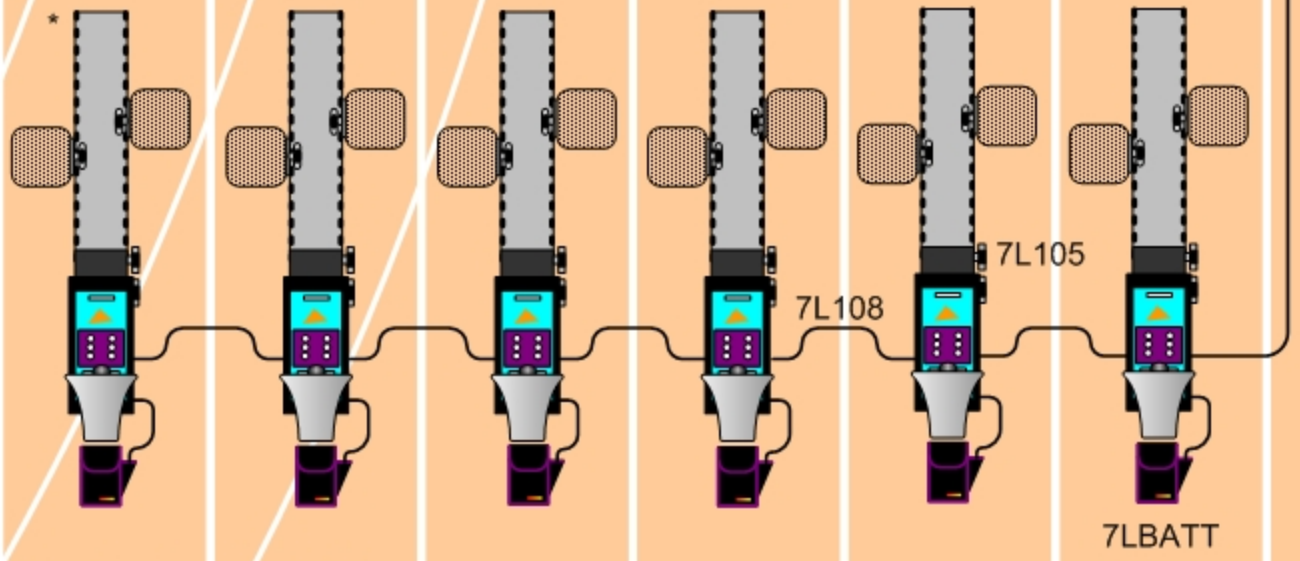

6 Lane Wired ReactTime

* Notebook computer, starting pistol, and starting blocks not included