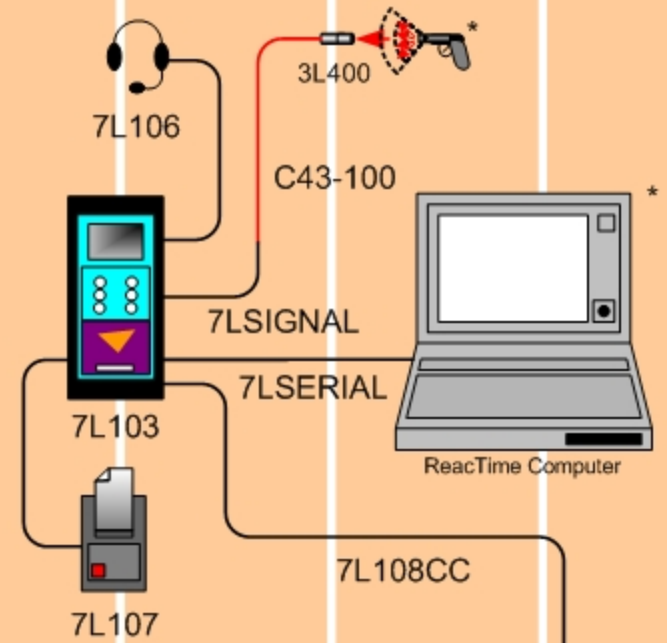

6 Lane Wired ReactTime

* Notebook computer, starting pistol, and starting blocks not included