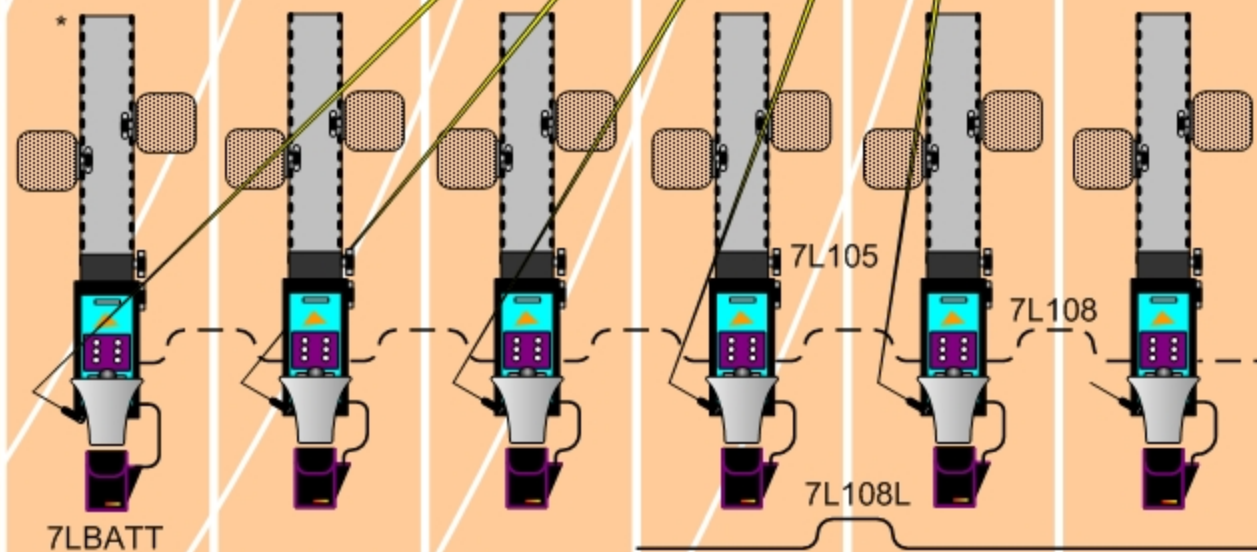

6 Lane Wireless ReactTime

ReactTime
Championship
Software included

Cables for wired option included

* Notebook computer, starting pistol, and starting blocks not included