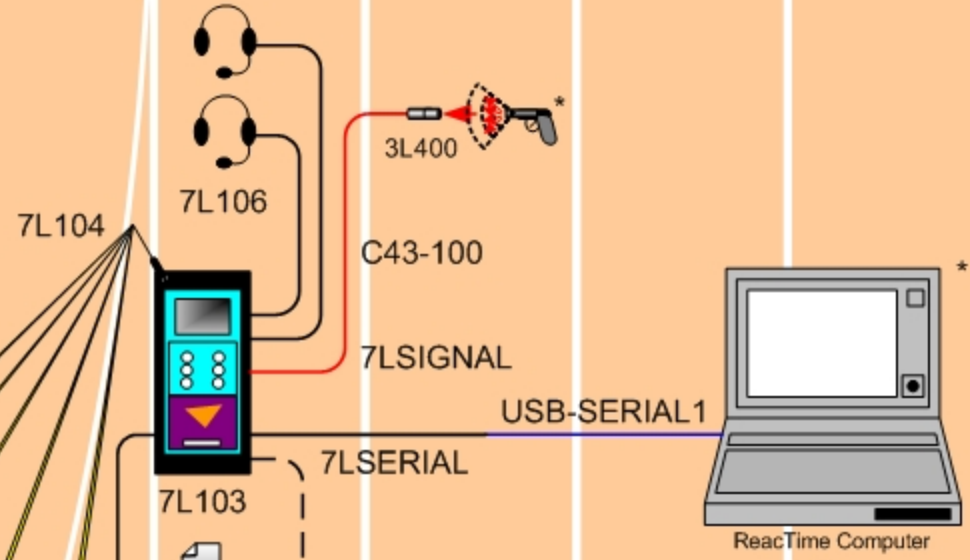

6 Lane Wireless ReactTime

ReactTime
Championship
Software included

Cables for wired option included

* Notebook computer, starting pistol, and starting blocks not included