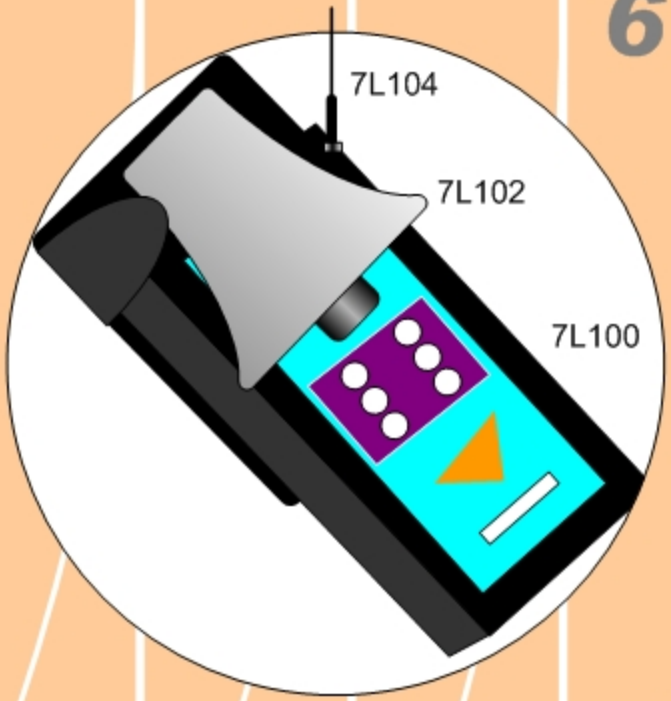

6 Lane Wireless ReactTime

ReactTime
Championship
Software included

Cables for wired option included

* Notebook computer, starting pistol, and starting blocks not included