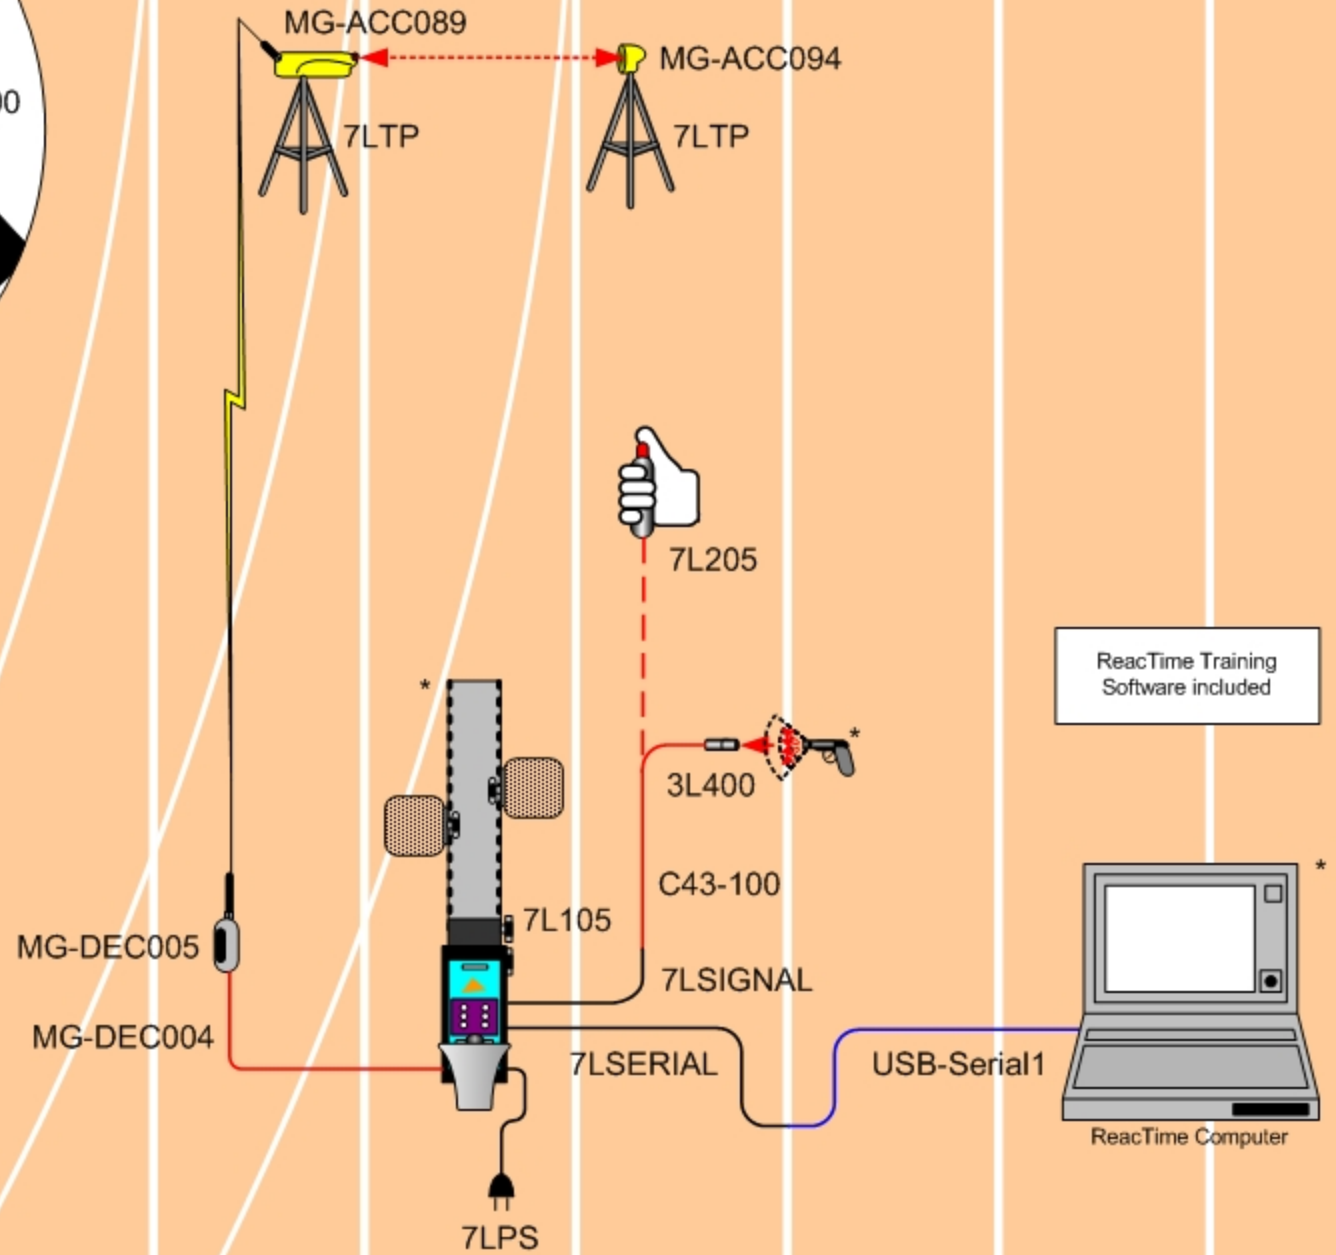

# ReactTime Training With Wireless PhotoEye

\* Notebook computer, starting pistol, and starting blocks not included