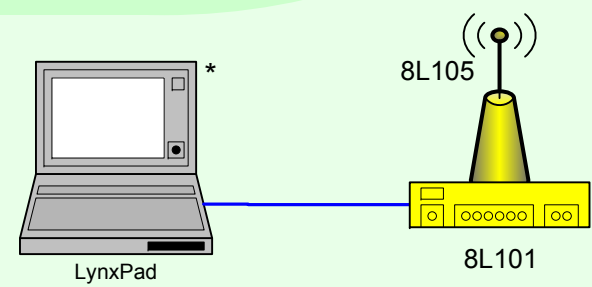

# Championship Elite

- NetExchange Server License
- 4 seats of FieldLynx
  - Scoreboard Interface
  - Wind Gauge Interface
  - LaserLynx License
  - 1 seats of ClerkLynx
  - 2 seats of AirCyber
  - LynxPad software

\*Meet Management computer not included