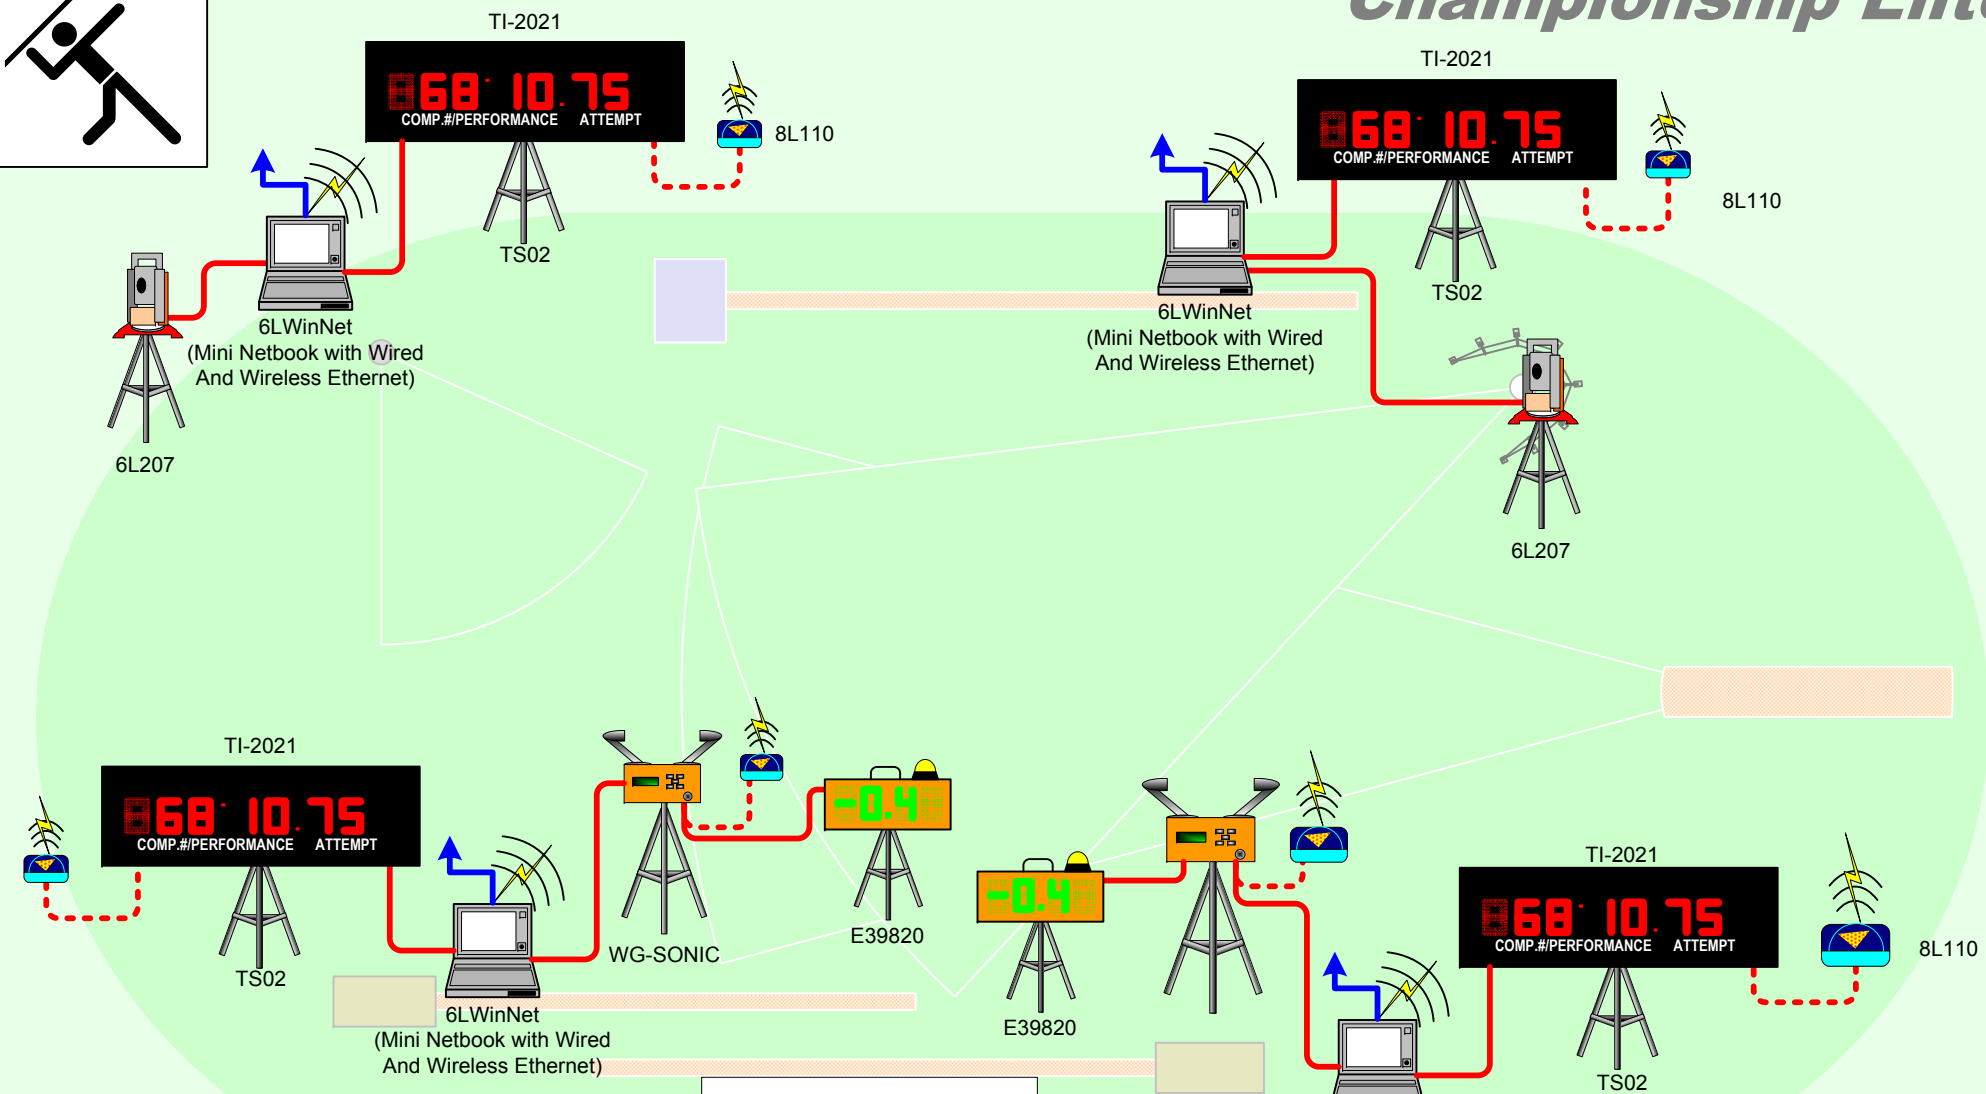

# Championship Elite

- NetExchange Server License
- 4 seats of FieldLynx
  - Scoreboard Interface
  - Wind Gauge Interface
  - LaserLynx License
  - 1 seats of ClerkLynx
  - 2 seats of AirCyber
  - LynxPad software

\*Meet Management computer not included