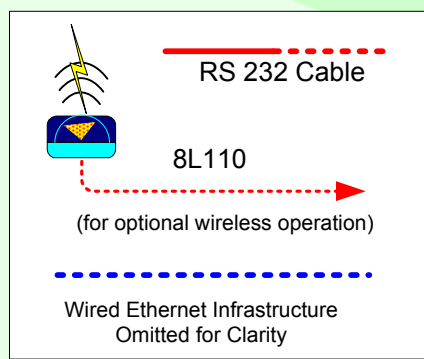

# Championship Elite

- NetExchange Server License
- 4 seats of FieldLynx
  - Scoreboard Interface
  - Wind Gauge Interface
  - LaserLynx License
  - 1 seats of ClerkLynx
  - 2 seats of AirCyber
  - LynxPad software