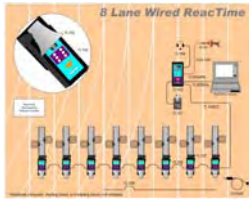

Part Number: **RT8L**

COMPLETE 8 LANE REACTIME FALSE START SYSTEM - WIRED

<http://www.finishlynx.com/catalog/images/RT8L.jpg>

PRODUCT CATEGORY: COMPLETE PACKAGED SOLUTIONS ~ REACTIME

Call for more information.
<http://www.finishlynx.com/catalog/images/RT8L_info.pdf>

Part Number: **RT+1**