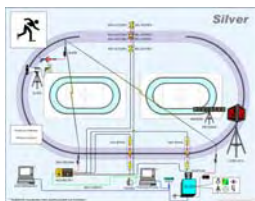

Part Number: **LT-Silver**

<http://www.finishlynx.com/catalog/images/LT-Silver.jpg>

PACKAGED SOLUTION - LONG TRACK SILVER

PRODUCT CATEGORY: COMPLETE PACKAGED SOLUTIONS ~ SPEED SKATING

Call for more information.
<http://www.finishlynx.com/catalog/images/LT-Silver_info.pdf>

Part Number: **LT-Gold**