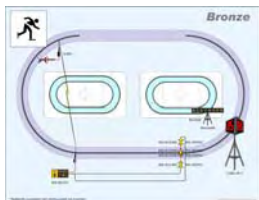

Speed Skating

Part Number: **LT-Bronze**

<http://www.finishlynx.com/catalog/images/LT-Bronze.jpg>

PACKAGED SOLUTION - LONG TRACK BRONZE

PRODUCT CATEGORY: COMPLETE PACKAGED SOLUTIONS ~ SPEED SKATING

Call for more information.

<http://www.finishlynx.com/catalog/images/LT-Bronze_info.pdf>