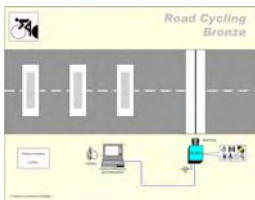

<http://www.finishlynx.com/catalog/images/Road_Cycling_-_Bronze.jpg>

BRONZE LEVEL ROAD CYCLING PACKAGE

PRODUCT CATEGORY: COMPLETE PACKAGED SOLUTIONS ~ CYCLING

Full Product Description:

Complete system addressing the needs of Road Cycling applications.

<http://www.finishlynx.com/catalog/images/Road_Cycling_-_Bronze_info.pdf>

Part Number: **Road_Cycling - _Silver**