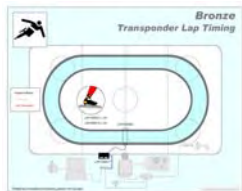

<http://www.finishlynx.com/catalog/images/ST-LAP_T.jpg>

PACKAGED SOLUTION - SHORT TRACK TRANSPONDER LAP TIMING ADD ON

PRODUCT CATEGORY: COMPLETE PACKAGED SOLUTIONS ~ SPEED SKATING

Call for more information.

<http://www.finishlynx.com/catalog/images/ST-LAP_T_info.pdf>

Cycling

Part Number: **Road_Cycling - _Bronze**