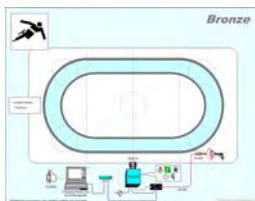

<http://www.finishlynx.com/catalog/images/ST-Bronze.jpg>

PACKAGED SOLUTION - SHORT TRACK BRONZE

PRODUCT CATEGORY: COMPLETE PACKAGED SOLUTIONS ~ SPEED SKATING

Call for more information.
<http://www.finishlynx.com/catalog/images/ST-Bronze_info.pdf>

Part Number: **ST-Silver**