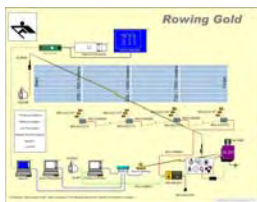

GOLD LEVEL ROWING PACKAGE

<http://www.finishlynx.com/catalog/images/Rowing_-_Gold.jpg>

PRODUCT CATEGORY: COMPLETE PACKAGED SOLUTIONS ~ ROWING

Full Product Description:

Complete system addressing the needs of Rowing, Canoe, Kayak and Dragon Boat applications.

<http://www.finishlynx.com/catalog/images/Rowing_-_Gold_info.pdf>