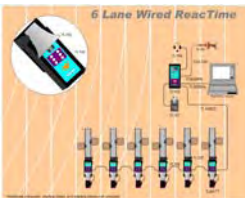

ReactTime

Part Number: **RT6L**

COMPLETE 6 LANE REACTIME FALSE START SYSTEM - WIRED

<http://www.finishlynx.com/catalog/images/RT6L.jpg>

PRODUCT CATEGORY: COMPLETE PACKAGED SOLUTIONS ~ REACTIME

Call for more information.
http://www.finishlynx.com/catalog/images/RT6L_info.pdf