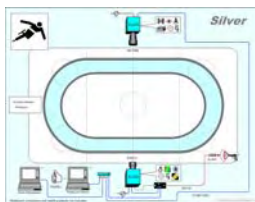

<http://www.finishlynx.com/catalog/images/ST-Silver.jpg>

PACKAGED SOLUTION - SHORT TRACK SILVER

PRODUCT CATEGORY: COMPLETE PACKAGED SOLUTIONS ~ SPEED SKATING

Call for more information.
<http://www.finishlynx.com/catalog/images/ST-Silver_info.pdf>